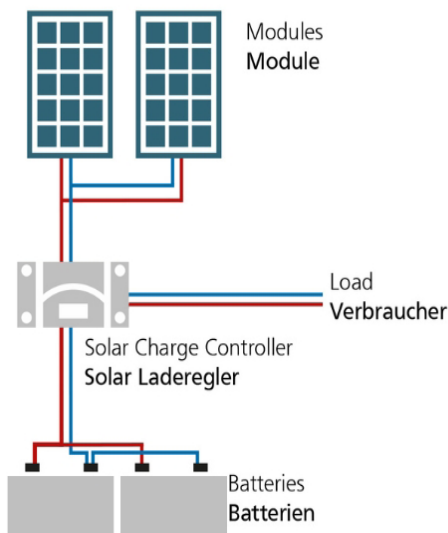

Caravan Kit

Easy Kit 200W | 12V

Ohne Laderegler und Klebeset

Kits
600547 • DE/EN • 11/2024

This kit includes components for a reliable and flexible power supply on the go. The high-quality solar panels can be securely and stably mounted on various surfaces thanks to the robust plastic brackets – ensuring maximum durability and stability. Customize the kit to your individual needs by using your preferred charge controller and adhesive.

Dieses Kit enthält Komponenten für eine zuverlässige und flexible Stromversorgung unterwegs. Die hochwertigen Solarmodule lassen sich dank der robusten Kunststoff-Spoiler sicher und stabil auf verschiedensten Oberflächen montieren – für maximale Langlebigkeit und Stabilität. Gestalten Sie das Kit nach Ihren individuellen Bedürfnissen, indem Sie Ihren bevorzugten Laderegler und Klebstoff verwenden.

Pcs./Stk.	Article	Artikel
2	Solar Module Phaesun Sun Plus 100 W | 12 VDC	Solarmodul Phaesun Sun Plus 100 W | 12 VDC
2	Spoiler Profile Smart Mount 550	Spoiler Profil Smart Mount 550
1	Roof Duct Water Proof	Dachdurchführung Water Proof
1	Battery Cable with 15A	Batterie Kabel mit 15A
1	Adapter Phaesun QuickClip4 Set	Adapter Phaesun QuickClip4 Set
1	Module Cable Phaesun QuickCab4-2,5/5	Modulkabel Phaesun QuickCab4-2,5/5
1	Sealing insert Skintop DIX 20260	Einsatz für Kabelverschraubung Skintop DIX 20260
20	Selfdrilling Screw pias 4,8x25	Selbstbohrende Schraube pias 4,8x25
1	Cable Schaudt LR 1218 for EBL	Anschlusskabel Schaudt LR 1218 für EBL