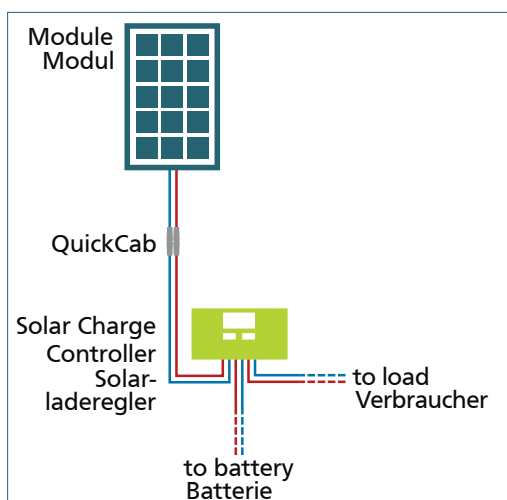

Caravan Kit

Base Camp Aero MPPT WRM20 240 W

600448 • DE/EN • 08/2020

These kits include all components for the reliable power supply on the way! High-quality standard modules can be safely fixed on different surfaces with the aluminium spoiler profiles and Tec7 glue.

Diese Kits beinhalten alle Komponenten für die zuverlässige Stromversorgung unterwegs. Die hochwertigen Standardmodule werden sicher mit Aluminium Spoiler, Dachdurchführung und dem Tec7-Kleber befestigt.

Stk. | pcs.	Artikel	Article
2	Solarmodul 120 W | 12 VDC	Solar module 100 W | 12 VDC
1	Solarladeregler MPPT Western WRM 20	Solar charge controller MPPT Western WRM 20
1	Integrierter Spoiler	Integrated spoiler
1	Klebeset	Glue-Set
1	Modul Cable Phaesun QuickCab4-2,5/5	Modulkabel Phaesun QuickCab4-2,5/5
1	QuickClip4 Set 2in1	QuickClip4 Set 2in1
1	Dachdurchführung	Roof duct
1	EBL-Kabel	Cable EBL
1	Installationsmaterial	Installation material
Artikel-Nr. | Article No. 600448