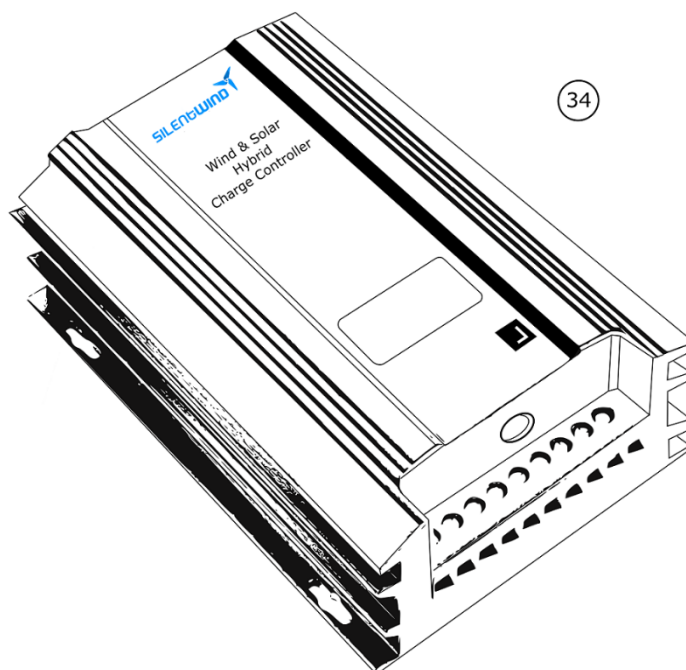

7. Hybrid Controller

Order- nr.	Pos.	Designation	Qty.	Additional notes
SW 701	34	Hybrid-controller HYBRID BOOST - 12V / 24V	1	
SW 701	34	Hybrid-controller HYBRID BOOST - 48V	1