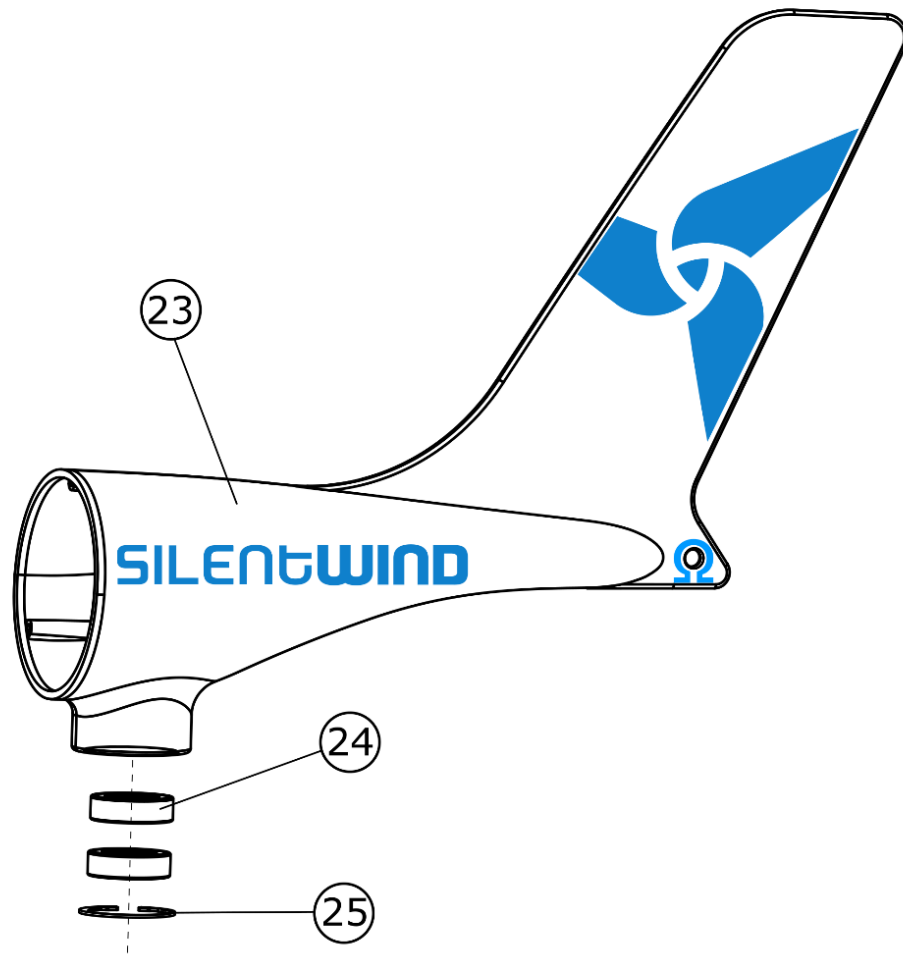

5. Generator Body

Order- nr.	Pos.	Designation	Qty.	Additional notes
SW501	23	Generator body, powder coated, with SW502	1	
	24	Body bearing 6007 2RZ C2	2	only as kit see at SW502
	25	Snap ring	1	only as kit see at SW502
SW502		Body bearing - kit consisting of: 2x pos. 24, 1x pos. 25	1