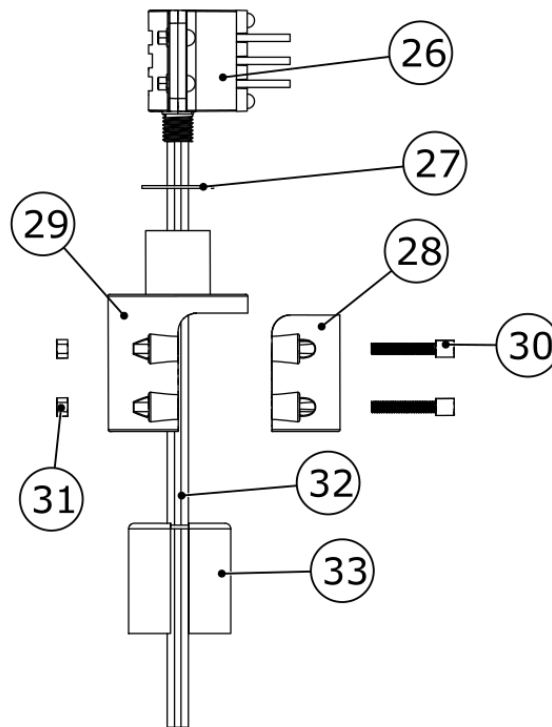

4. Slipping Ring Unit and PCB

Order- nr.	Pos.	Designation	Qty.	Additional notes
	19	Brushes - set 3 pcs.	1	
	20	Slipping ring unit	1	only as kit see at SW601
SW402	21	PCB	1	

5. Generator Body

Order- nr.	Pos.	Designation	Qty.	Additional notes
SW501	23	Generator body, powder coated, with SW502	1	
	24	Body bearing 6007 2RZ C2	2	only as kit see at SW502
	25	Snap ring	1	only as kit see at SW502
SW502		Body bearing - kit consisting of: 2x pos. 24, 1x pos. 25	1	

6. Yaw Shaft and Slipping Ring

Order- nr.	Pos.	Designation	Qty.	Additional notes
	26	Slipping ring unit complete	1	only as kit see at SW601
SW601		Slipping ring unit - with cable, consisting of: 1x pos. 26, 1x pos. 32	1	
	27	Yaw shaft snap-ring	1	only as kit see at SW602
	28	Yaw clamp, aluminum, powder coated	1	only as kit see at SW602
	29	Yaw body, aluminum, powder coated	1	only as kit see at SW602
	30	Screw M6 x 35, stainless	4	only as kit see at SW602
	31	Nut M6, self-locking, stainless	4	only as kit see at SW602
	32	Cable UL1015 12AWG	1	only as kit see at SW602
	33	Damping rubber pad	1	
SW602		Yaw shaft – kit, consisting of: 1x pos. 27, 1x pos. 28, 1x pos. 29, 4x pos.30, 4x pos. 31, 1x pos. 33	1	