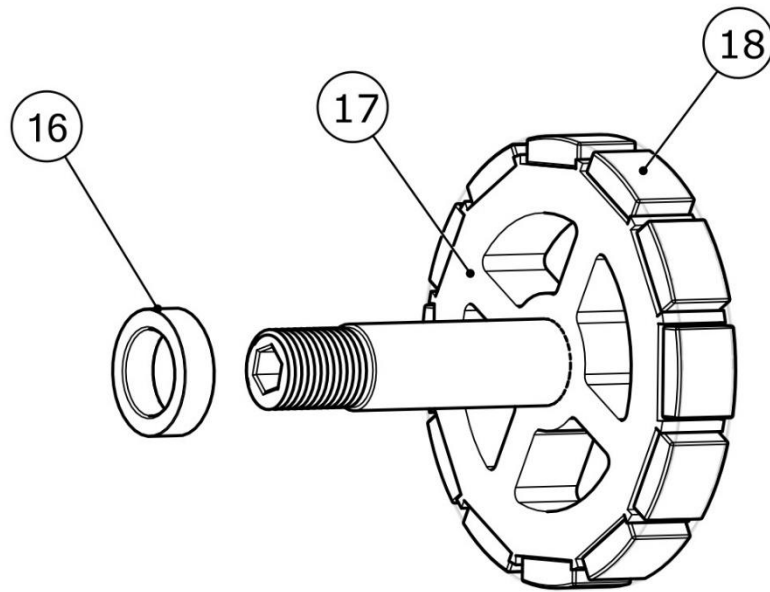

3. Rotor

Order- nr.	Pos.	Designation	Qty.	Additional notes
	16	Washer 7mm	1	only as kit see at SW301
	17	Generator rotor	1	only as kit see at SW301
	18	NdFeB – Magnet	12	only as kit see at SW301
SW301		Rotor complete consisting of: 1x pos. 16, 1x pos. 17, 12x pos. 18	1