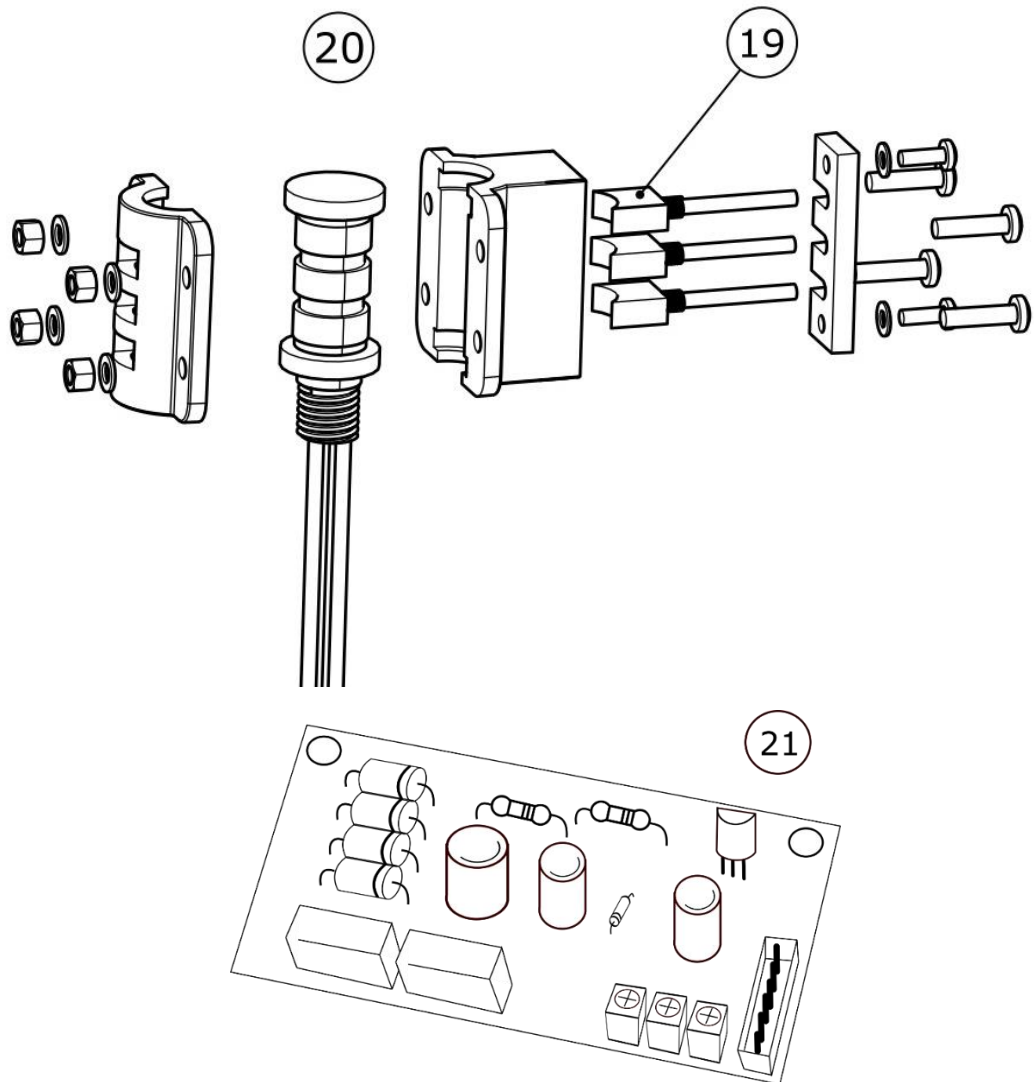

4. Slipping Ring Unit and PCB

Order- nr.	Pos.	Designation	Qty.	Additional notes
	19	Brushes - set 3 pcs.	1	
	20	Slipping ring unit	1	only as kit see at SW601
SW402	21	PCB	1