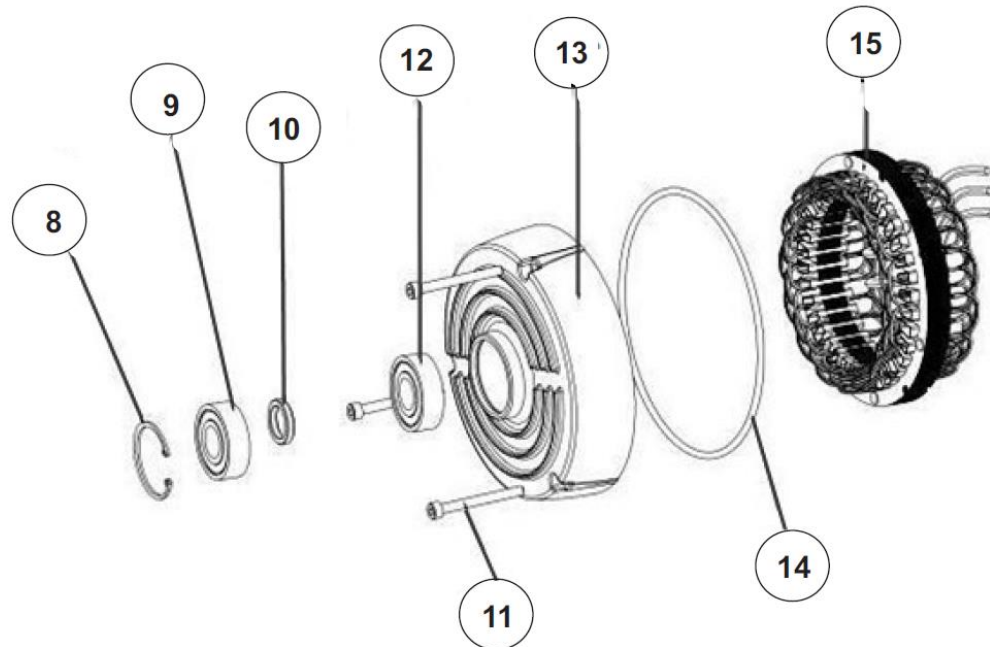

2. Front Cap and Generator

Order-nr.	Pos.	Designation	Qty.	Additional notes
	8	Snap ring	1	Only as kit see at SW203
	9	Outer front bearing, 6203 2RZ, water protected	1	Only as kit see at SW203
	10	Distance gasket 4mm	1	Only as kit see at SW203
SW201	11	Screw M5 x 50, stainless	3	
	12	Inner front bearing 6203 2RZ, water protected	1	Only as kit see at SW203
	13	Front cover	1	Only as kit see at SW204
SW202	14	O-ring	1	
	15	Generator stator	1	Only as kit see at SW204
SW203		Rotor-bearing - kit consisting of: 1x pos. 8, 1x pos. 9, 1x pos. 10, 1x pos. 12	1	
SW204		Generator complete: consisting of: 1x pos. 13, 1x pos. 14, 1x pos. 15, 1x SW203	1