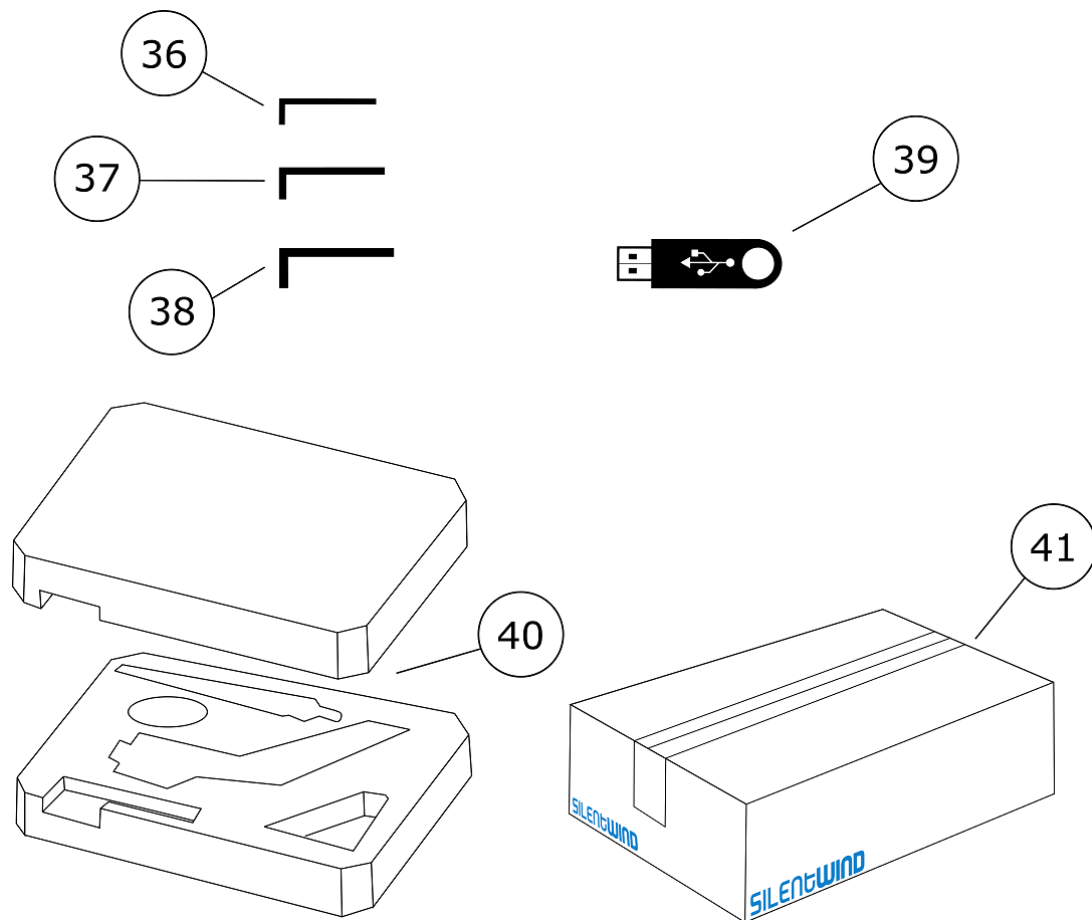

8. Accessories and Packing

Order- nr.	Pos.	Designation	Qty.	Additional notes
SW901	36	Hex key 4mm	1	
SW902	37	Hex key 5mm	1	
SW903	38	Hex key 8mm	1	
SW906	39	USB Pen – w/ Manuals & Videos	1	
SW909	40	Packing foam	1	
SW910	41	Carton box	1	

9 Price information

Prices are subject to change without notice.