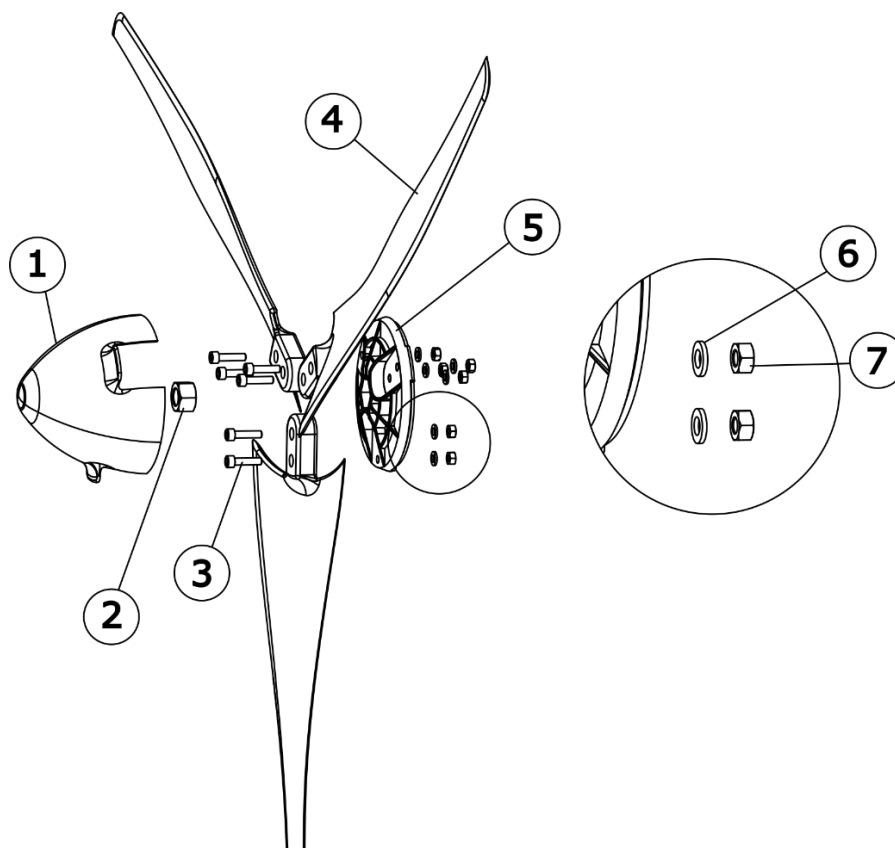

SPARE PARTS CATALOG
SILENTWIND
12V / 24V / 48V

Index

- Index 2
- 1. Blades and Assembly Hub 3
- 2. Front Cap and Generator 4
- 3. Rotor 5
- 4. Slipping Ring Unit and PCB 6
- 5. Generator Body 7
- 6. Yaw Shaft and Slipping Ring 8
- 7. Hybrid Controller 9
- 8. Accessories and Packing 10
- 9. Price information 10

1. Blades and Assembly Hub

Order- nr.	Pos.	Designation	Qty.	Additional notes
SW101	1	Nosecone	1	
SW102	2	Nut M16, stainless	1	
	3	Screw M6 x 22, stainless	6	only as kit see at SW106 or SW107
SW103	4	Silent Power Blades spb	1	
SW104		Kit rotor blades Silent Power Blades spb consisting of: 3x pos.4	1	
SW105	5	Assembly hub, aluminum powder coated	1	
	6	Plastic washer, corrosion preventing	6	only as kit see at SW106 or SW107
	7	Nut M6, self-locking, stainless	6	only as kit see at SW106 or SW107
SW106		Screw - kit for rotor blade-fixation consisting of: 6x pos. 3, 6x pos. 6, 6x pos. 7	1	
SW107		Assembly hub inclusive screw-kit consisting of: 1 x pos. 5, 6x pos. 3, 6x pos. 6, 6x pos. 7	1	

2. Front Cap and Generator

Order-nr.	Pos.	Designation	Qty.	Additional notes
	8	Snap ring	1	Only as kit see at SW203
	9	Outer front bearing, 6203 2RZ, water protected	1	Only as kit see at SW203
	10	Distance gasket 4mm	1	Only as kit see at SW203
SW201	11	Screw M5 x 50, stainless	3	
	12	Inner front bearing 6203 2RZ, water protected	1	Only as kit see at SW203
	13	Front cover	1	Only as kit see at SW204
SW202	14	O-ring	1	
	15	Generator stator	1	Only as kit see at SW204
SW203		Rotor-bearing - kit consisting of: 1x pos. 8, 1x pos. 9, 1x pos. 10, 1x pos. 12	1	
SW204		Generator complete: consisting of: 1x pos. 13, 1x pos. 14, 1x pos. 15, 1x SW203	1	