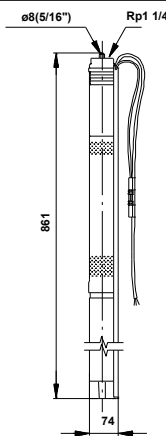

Qty.	Description
------	-------------

1	SQF 1-70
---	----------

Note! Product picture may differ from actual product

Product No.: [99596857](#)

The 3" SQFlex centrifugal pump is for medium heads and flow rates.

The SQFlex system has a wide voltage range, built-in maximum power point tracking (MPPT) as well as dry-running, voltage and overload protection.

99596857 SQF 1-70

Description	Value
General information:	
Product name:	SQF 1-70
Product No:	99596857
EAN number:	5713831652632
Technical:	
Stages:	6
Approvals:	UKCA,CE,EAC,CN RoHS Exempt,Morocco, Sepro
Pump No:	99596822
Valve:	pump with built-in non-return valve
Zinc Anodes:	NO
Materials:	
Pump:	Stainless steel
Pump:	DIN W.-Nr. 1.4301
Pump:	AISI 304
Impeller:	Polyamide
Impeller:	DIN W.-Nr. 1.4301
Impeller:	AISI 304
Installation:	
Maximum ambient pressure:	15 bar
Pump outlet:	Rp 1 1/4
Minimum borehole diameter:	76 mm
Liquid:	
Pumped liquid:	Water
Liquid max temp:	40 °C
Selected liquid temperature:	20 °C
Density:	998.2 kg/m ³
Electrical data:	
Motor type:	MSF3
Power input - P1:	0.9 kW
Rated voltage ac:	1 x 90-240 V
Rated voltage dc:	30-300 V
Rated current:	8.4 A
Power factor:	1.0
Rated speed:	10700 rpm
Start. method:	direct-on-line
Enclosure class (IEC 34-5):	IP68
Insulation class (IEC 85):	F
Built-in motor protection:	Y
Thermal protec:	internal
Length of cable:	2 m
Motor No:	99586807
Udc:	300 V
Udc:	30 V
Others:	
Minimum efficiency index, MEI ≥:	---
Net weight:	5.41 kg
Gross weight:	6.1 kg
Shipping volume:	0.01 m ³
Sales region:	Europe/South America/Japan

99596857 SQF 1-70

Note! All units are in [mm] unless others are stated.
Disclaimer: This simplified dimensional drawing does not show all details.

99596857 SQF 1-70

Note! All units are in [mm] unless others are stated.