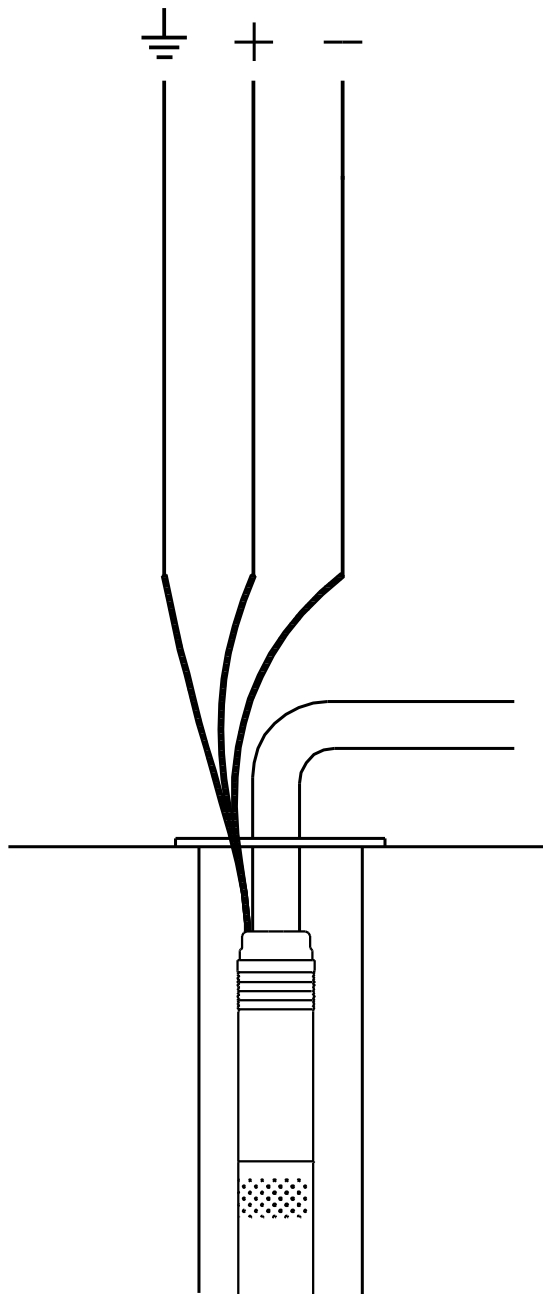

Qty.	Description
------	-------------

1	SQF 1-70
---	----------

Note! Product picture may differ from actual product

Product No.: [99596857](#)

The 3" SQFlex centrifugal pump is for medium heads and flow rates.

The SQFlex system has a wide voltage range, built-in maximum power point tracking (MPPT) as well as dry-running, voltage and overload protection.

99596857 SQF 1-70

Description	Value
General information:	
Product name:	SQF 1-70
Product No:	99596857
EAN number:	5713831652632
Technical:	
Stages:	6
Approvals:	UKCA,CE,EAC,CN RoHS Exempt,Morocco, Sepro
Pump No:	99596822
Valve:	pump with built-in non-return valve
Zinc Anodes:	NO
Materials:	
Pump:	Stainless steel
Pump:	DIN W.-Nr. 1.4301
Pump:	AISI 304
Impeller:	Polyamide
Impeller:	DIN W.-Nr. 1.4301
Impeller:	AISI 304
Installation:	
Maximum ambient pressure:	15 bar
Pump outlet:	Rp 1 1/4
Minimum borehole diameter:	76 mm
Liquid:	
Pumped liquid:	Water
Liquid max temp:	40 °C
Selected liquid temperature:	20 °C
Density:	998.2 kg/m ³
Electrical data:	
Motor type:	MSF3
Power input - P1:	0.9 kW
Rated voltage ac:	1 x 90-240 V
Rated voltage dc:	30-300 V
Rated current:	8.4 A
Power factor:	1.0
Rated speed:	10700 rpm
Start. method:	direct-on-line
Enclosure class (IEC 34-5):	IP68
Insulation class (IEC 85):	F
Built-in motor protection:	Y
Thermal protec:	internal
Length of cable:	2 m
Motor No:	99586807
Udc:	300 V
Udc:	30 V
Others:	
Minimum efficiency index, MEI ≥:	---
Net weight:	5.41 kg
Gross weight:	6.1 kg
Shipping volume:	0.01 m ³
Sales region:	Europe/South America/Japan

99596857 SQF 1-70

Note! All units are in [mm] unless others are stated.
Disclaimer: This simplified dimensional drawing does not show all details.

99596857 SQF 1-70

Note! All units are in [mm] unless others are stated.