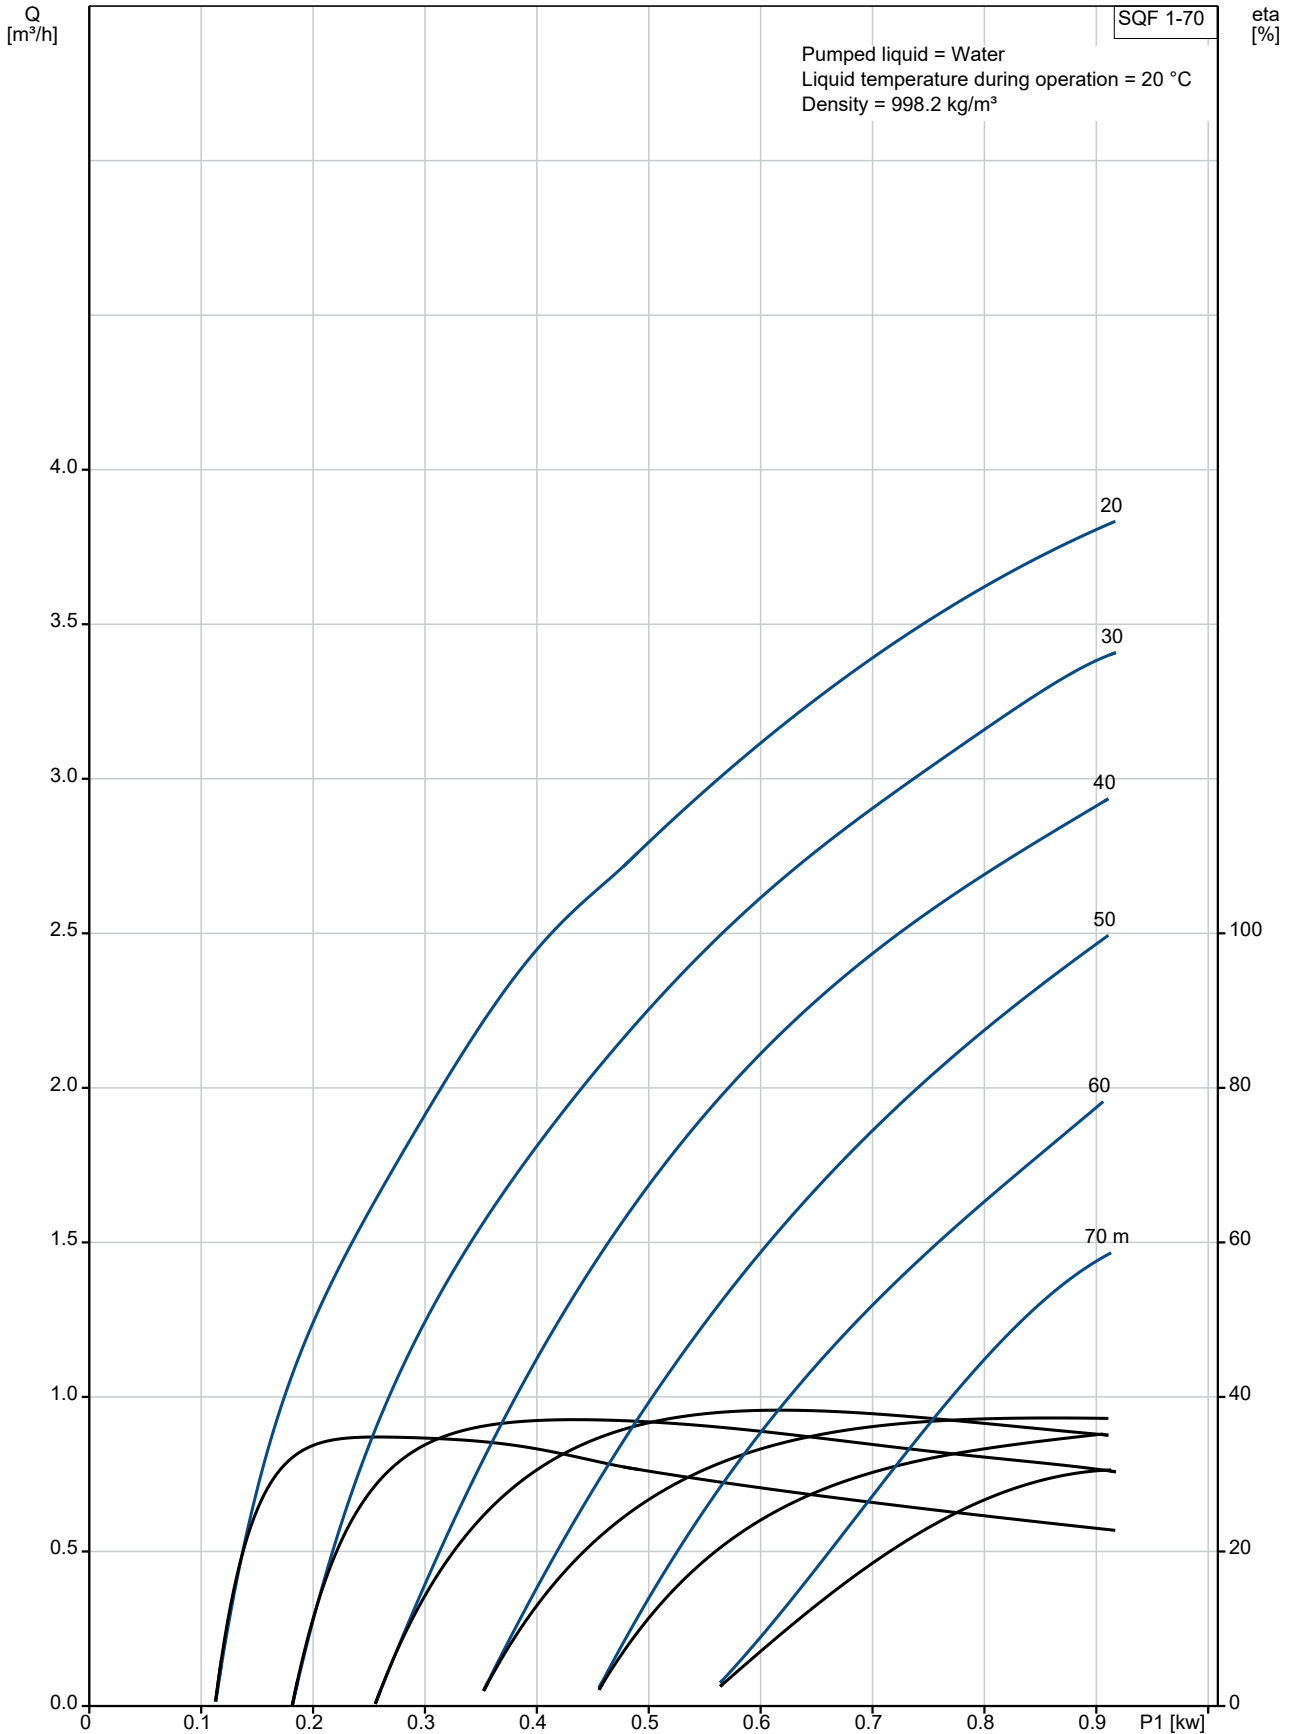

Qty.	Description
------	-------------

1	SQF 1-70
---	----------

Note! Product picture may differ from actual product

Product No.: [99596857](#)

The 3" SQFlex centrifugal pump is for medium heads and flow rates.

The SQFlex system is a reliable water supply system based on renewable energy sources, such as solar and wind energy.

Thanks to its flexible energy supply and performance, the SQFlex system can be combined and adapted to meet any need on the installation site.

The SQFlex system has a wide voltage range, built-in maximum power point tracking (MPPT) as well as dry-running, voltage and overload protection.

99596857 SQF 1-70

Description	Value
General information:	
Product name:	SQF 1-70
Product No:	99596857
EAN number:	5713831652632
Technical:	
Stages:	6
Approvals:	UKCA,CE,EAC,CN RoHS Exempt,Morocco, Sepro
Pump No:	99596822
Valve:	pump with built-in non-return valve
Zinc Anodes:	NO
Materials:	
Pump:	Stainless steel
Pump:	DIN W.-Nr. 1.4301
Pump:	AISI 304
Impeller:	Polyamide
Impeller:	DIN W.-Nr. 1.4301
Impeller:	AISI 304
Installation:	
Maximum ambient pressure:	15 bar
Pump outlet:	Rp 1 1/4
Minimum borehole diameter:	76 mm
Liquid:	
Pumped liquid:	Water
Liquid max temp:	40 °C
Selected liquid temperature:	20 °C
Density:	998.2 kg/m ³
Electrical data:	
Motor type:	MSF3
Power input - P1:	0.9 kW
Rated voltage ac:	1 x 90-240 V
Rated voltage dc:	30-300 V
Rated current:	8.4 A
Power factor:	1.0
Rated speed:	10700 rpm
Start. method:	direct-on-line
Enclosure class (IEC 34-5):	IP68
Insulation class (IEC 85):	F
Built-in motor protection:	Y
Thermal protec:	internal
Length of cable:	2 m
Motor No:	99586807
Udc:	300 V
Udc:	30 V
Others:	
Minimum efficiency index, MEI ≥:	---
Net weight:	5.41 kg
Gross weight:	6.1 kg
Shipping volume:	0.01 m ³
Sales region:	Europe/South America/Japan