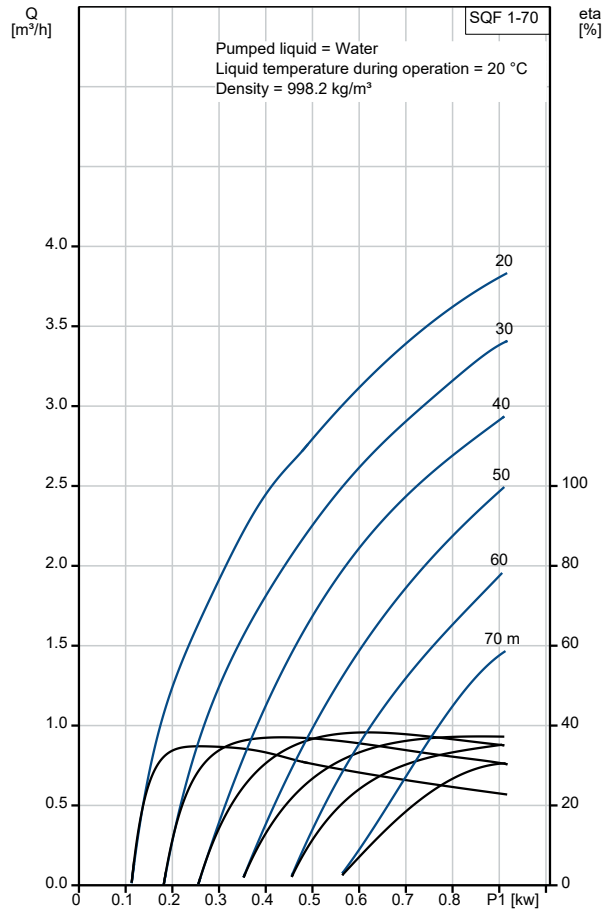

Qty.	Description
------	-------------

1	SQF 1-70
---	----------

Note! Product picture may differ from actual product

Product No.: [99596857](#)

The 3" SQFlex centrifugal pump is for medium heads and flow rates.

The SQFlex system is a reliable water supply system based on renewable energy sources, such as solar and wind energy.

Thanks to its flexible energy supply and performance, the SQFlex system can be combined and adapted to meet any need on the installation site.

The SQFlex system has a wide voltage range, built-in maximum power point tracking (MPPT) as well as dry-running, voltage and overload protection.

99596857 SQF 1-70

Description	Value
General information:	
Product name:	SQF 1-70
Product No:	99596857
EAN number:	5713831652632
Technical:	
Stages:	6
Approvals:	UKCA,CE,EAC,CN RoHS Exempt,Morocco, Sepro
Pump No:	99596822
Valve:	pump with built-in non-return valve
Zinc Anodes:	NO
Materials:	
Pump:	Stainless steel
Pump:	DIN W.-Nr. 1.4301
Pump:	AISI 304
Impeller:	Polyamide
Impeller:	DIN W.-Nr. 1.4301
Impeller:	AISI 304
Installation:	
Maximum ambient pressure:	15 bar
Pump outlet:	Rp 1 1/4
Minimum borehole diameter:	76 mm
Liquid:	
Pumped liquid:	Water
Liquid max temp:	40 °C
Selected liquid temperature:	20 °C
Density:	998.2 kg/m ³
Electrical data:	
Motor type:	MSF3
Power input - P1:	0.9 kW
Rated voltage ac:	1 x 90-240 V
Rated voltage dc:	30-300 V
Rated current:	8.4 A
Power factor:	1.0
Rated speed:	10700 rpm
Start. method:	direct-on-line
Enclosure class (IEC 34-5):	IP68
Insulation class (IEC 85):	F
Built-in motor protection:	Y
Thermal protec:	internal
Length of cable:	2 m
Motor No:	99586807
Udc:	300 V
Udc:	30 V
Others:	
Minimum efficiency index, MEI ≥:	---
Net weight:	5.41 kg
Gross weight:	6.1 kg
Shipping volume:	0.01 m ³
Sales region:	Europe/South America/Japan