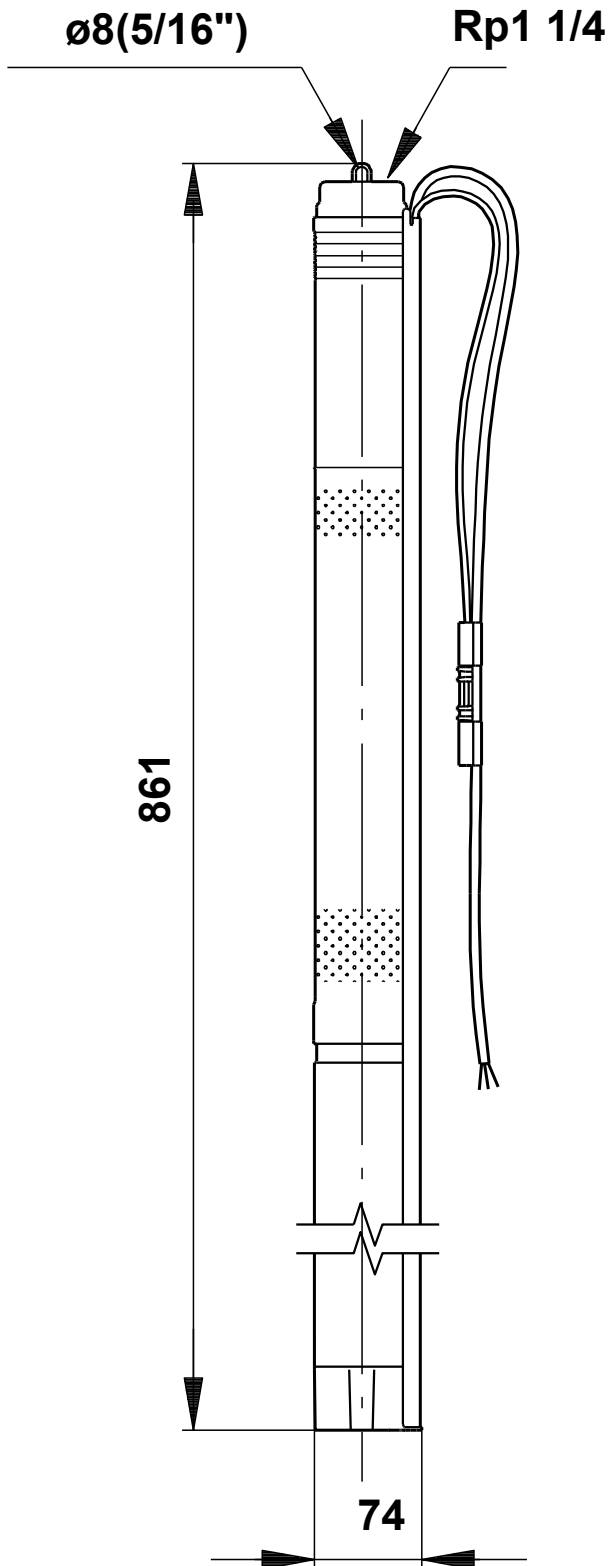

Qty.	Description
------	-------------

1	SQF 1-70
---	----------

Note! Product picture may differ from actual product

Product No.: [99596857](#)

The 3" SQFlex centrifugal pump is for medium heads and flow rates.

The SQFlex system has a wide voltage range, built-in maximum power point tracking (MPPT) as well as dry-running, voltage and overload protection.

99596857 SQF 1-70

Description	Value
General information:	
Product name:	SQF 1-70
Product No:	99596857
EAN number:	5713831652632
Technical:	
Stages:	6
Approvals:	UKCA,CE,EAC,CN RoHS Exempt,Morocco, Sepro
Pump No:	99596822
Valve:	pump with built-in non-return valve
Zinc Anodes:	NO
Materials:	
Pump:	Stainless steel
Pump:	DIN W.-Nr. 1.4301
Pump:	AISI 304
Impeller:	Polyamide
Impeller:	DIN W.-Nr. 1.4301
Impeller:	AISI 304
Installation:	
Maximum ambient pressure:	15 bar
Pump outlet:	Rp 1 1/4
Minimum borehole diameter:	76 mm
Liquid:	
Pumped liquid:	Water
Liquid max temp:	40 °C
Selected liquid temperature:	20 °C
Density:	998.2 kg/m ³
Electrical data:	
Motor type:	MSF3
Power input - P1:	0.9 kW
Rated voltage ac:	1 x 90-240 V
Rated voltage dc:	30-300 V
Rated current:	8.4 A
Power factor:	1.0
Rated speed:	10700 rpm
Start. method:	direct-on-line
Enclosure class (IEC 34-5):	IP68
Insulation class (IEC 85):	F
Built-in motor protection:	Y
Thermal protec:	internal
Length of cable:	2 m
Motor No:	99586807
Udc:	300 V
Udc:	30 V
Others:	
Minimum efficiency index, MEI ≥:	---
Net weight:	5.41 kg
Gross weight:	6.1 kg
Shipping volume:	0.01 m ³
Sales region:	Europe/South America/Japan

99596857 SQF 1-70

Note! All units are in [mm] unless others are stated.
Disclaimer: This simplified dimensional drawing does not show all details.

99596857 SQF 1-70

Note! All units are in [mm] unless others are stated.