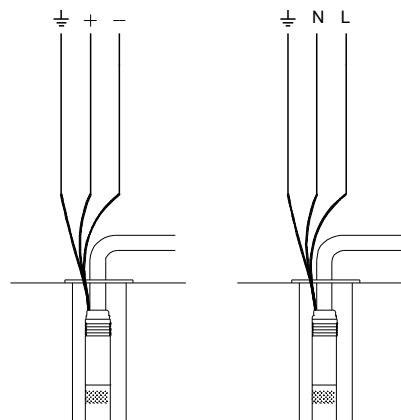

Qty.	Description
------	-------------

1	SQF 1-70
---	----------

Note! Product picture may differ from actual product

Product No.: [99596857](#)

The 3" SQFlex centrifugal pump is for medium heads and flow rates.

The SQFlex system is a reliable water supply system based on renewable energy sources, such as solar and wind energy.

Thanks to its flexible energy supply and performance, the SQFlex system can be combined and adapted to meet any need on the installation site.

The SQFlex system has a wide voltage range, built-in maximum power point tracking (MPPT) as well as dry-running, voltage and overload protection.

99596857 SQF 1-70

Description	Value
General information:	
Product name:	SQF 1-70
Product No:	99596857
EAN number:	5713831652632
Technical:	
Stages:	6
Approvals:	UKCA,CE,EAC,CN RoHS Exempt,Morocco, Sepro
Pump No:	99596822
Valve:	pump with built-in non-return valve
Zinc Anodes:	NO
Materials:	
Pump:	Stainless steel
Pump:	DIN W.-Nr. 1.4301
Pump:	AISI 304
Impeller:	Polyamide
Impeller:	DIN W.-Nr. 1.4301
Impeller:	AISI 304
Installation:	
Maximum ambient pressure:	15 bar
Pump outlet:	Rp 1 1/4
Minimum borehole diameter:	76 mm
Liquid:	
Pumped liquid:	Water
Liquid max temp:	40 °C
Selected liquid temperature:	20 °C
Density:	998.2 kg/m ³
Electrical data:	
Motor type:	MSF3
Power input - P1:	0.9 kW
Rated voltage ac:	1 x 90-240 V
Rated voltage dc:	30-300 V
Rated current:	8.4 A
Power factor:	1.0
Rated speed:	10700 rpm
Start. method:	direct-on-line
Enclosure class (IEC 34-5):	IP68
Insulation class (IEC 85):	F
Built-in motor protection:	Y
Thermal protec:	internal
Length of cable:	2 m
Motor No:	99586807
Udc:	300 V
Udc:	30 V
Others:	
Minimum efficiency index, MEI ≥:	---
Net weight:	5.41 kg
Gross weight:	6.1 kg
Shipping volume:	0.01 m ³
Sales region:	Europe/South America/Japan