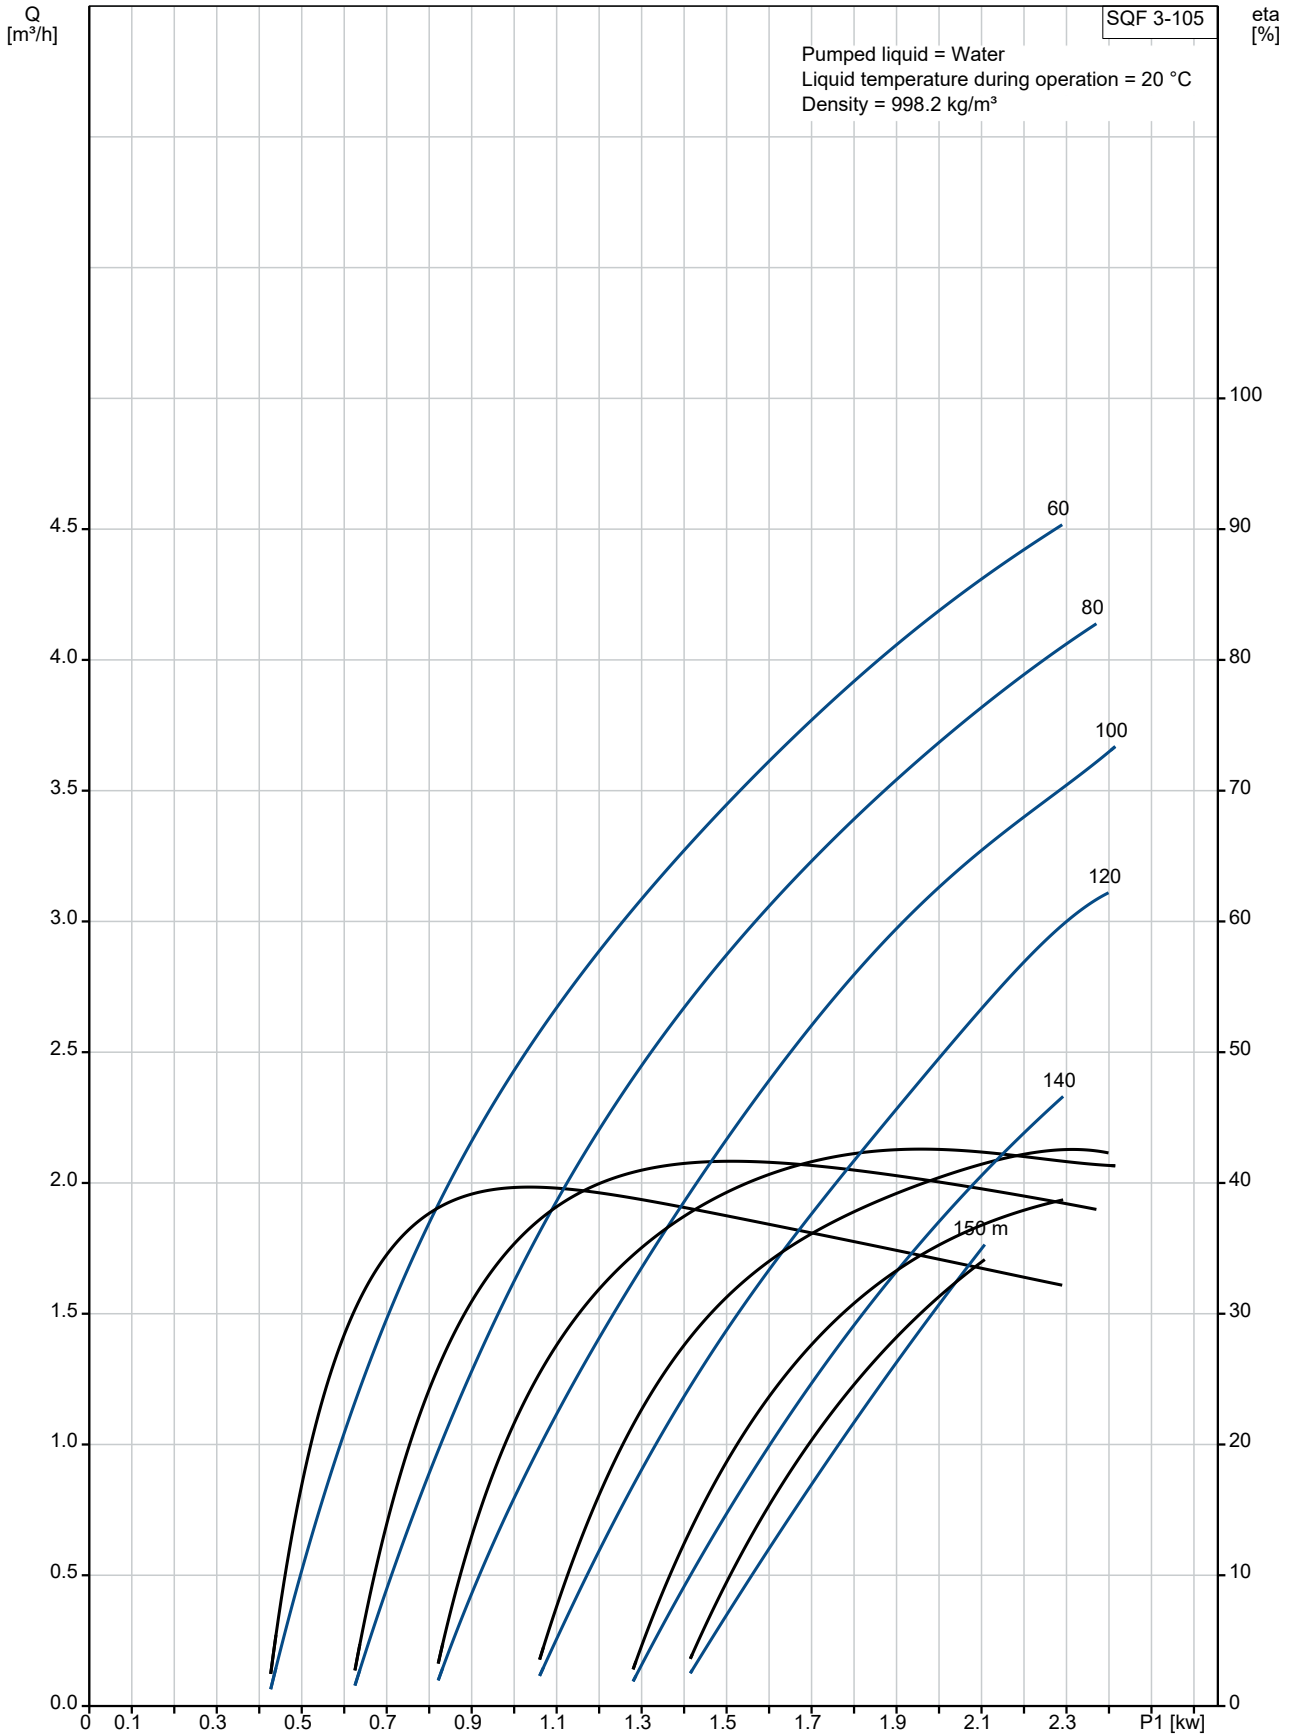

Qty.	Description
------	-------------

1	SQF 3-105
---	-----------

Note! Product picture may differ from actual product

Product No.: [99858114](#)

The 3" SQFlex centrifugal pump is for medium heads and flow rates.

The SQFlex system is a reliable water supply system based on renewable energy sources, such as solar and wind energy.

Thanks to its flexible energy supply and performance, the SQFlex system can be combined and adapted to meet any need on the installation site.

The SQFlex system has a wide voltage range, built-in maximum power point tracking (MPPT) as well as dry-running, voltage and overload protection.

99858114 SQF 3-105

Description	Value
General information:	
Product name:	SQF 3-105
Product No:	99858114
EAN number:	5713835312341
Technical:	
Stages:	8
Approvals:	UKCA,CE,EAC,CN RoHS Exempt,Morocco, Sepro
Pump No:	99858081
Valve:	pump with built-in non-return valve
Zinc Anodes:	NO
Materials:	
Pump:	Stainless steel
Pump:	DIN W.-Nr. 1.4301
Pump:	AISI 304
Impeller:	Polyamide
Impeller:	DIN W.-Nr. 1.4301
Impeller:	AISI 304
Installation:	
Maximum ambient pressure:	15 bar
Pump outlet:	Rp 1 1/4
Minimum borehole diameter:	76 mm
Liquid:	
Pumped liquid:	Water
Liquid max temp:	40 °C
Selected liquid temperature:	20 °C
Density:	998.2 kg/m ³
Electrical data:	
Motor type:	MSF3
Power input - P1:	2.5 kW
Rated voltage ac:	1 x 90-240 V
Rated voltage dc:	100-300 V
Rated current:	12.5 A
Power factor:	1.0
Rated speed:	10700 rpm
Start. method:	direct-on-line
Enclosure class (IEC 34-5):	IP68
Insulation class (IEC 85):	F
Built-in motor protection:	Y
Thermal protec:	internal
Length of cable:	2 m
Motor No:	99464900
Udc:	300 V
Udc:	100 V
Others:	
Minimum efficiency index, MEI ≥:	---
Net weight:	6.91 kg
Gross weight:	7.6 kg
Shipping volume:	0.011 m ³
Sales region:	Europe/South America/Japan