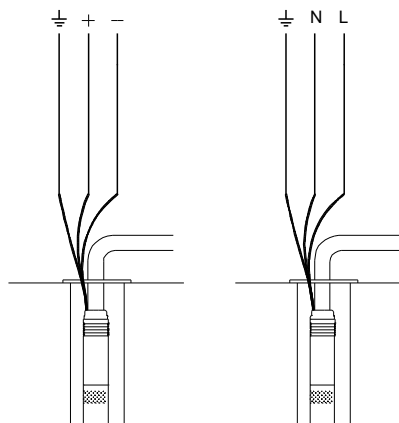

Qty.	Description
------	-------------

1	SQF 3-105
---	-----------

Note! Product picture may differ from actual product

Product No.: [99858114](#)

The 3" SQFlex centrifugal pump is for medium heads and flow rates.

The SQFlex system has a wide voltage range, built-in maximum power point tracking (MPPT) as well as dry-running, voltage and overload protection.

99858114 SQF 3-105

Description	Value
General information:	
Product name:	SQF 3-105
Product No:	99858114
EAN number:	5713835312341
Technical:	
Stages:	8
Approvals:	UKCA,CE,EAC,CN RoHS Exempt,Morocco, Sepro
Pump No:	99858081
Valve:	pump with built-in non-return valve
Zinc Anodes:	NO
Materials:	
Pump:	Stainless steel
Pump:	DIN W.-Nr. 1.4301
Pump:	AISI 304
Impeller:	Polyamide
Impeller:	DIN W.-Nr. 1.4301
Impeller:	AISI 304
Installation:	
Maximum ambient pressure:	15 bar
Pump outlet:	Rp 1 1/4
Minimum borehole diameter:	76 mm
Liquid:	
Pumped liquid:	Water
Liquid max temp:	40 °C
Selected liquid temperature:	20 °C
Density:	998.2 kg/m ³
Electrical data:	
Motor type:	MSF3
Power input - P1:	2.5 kW
Rated voltage ac:	1 x 90-240 V
Rated voltage dc:	100-300 V
Rated current:	12.5 A
Power factor:	1.0
Rated speed:	10700 rpm
Start. method:	direct-on-line
Enclosure class (IEC 34-5):	IP68
Insulation class (IEC 85):	F
Built-in motor protection:	Y
Thermal protec:	internal
Length of cable:	2 m
Motor No:	99464900
Udc:	300 V
Udc:	100 V
Others:	
Minimum efficiency index, MEI ≥:	---
Net weight:	6.91 kg
Gross weight:	7.6 kg
Shipping volume:	0.011 m ³
Sales region:	Europe/South America/Japan