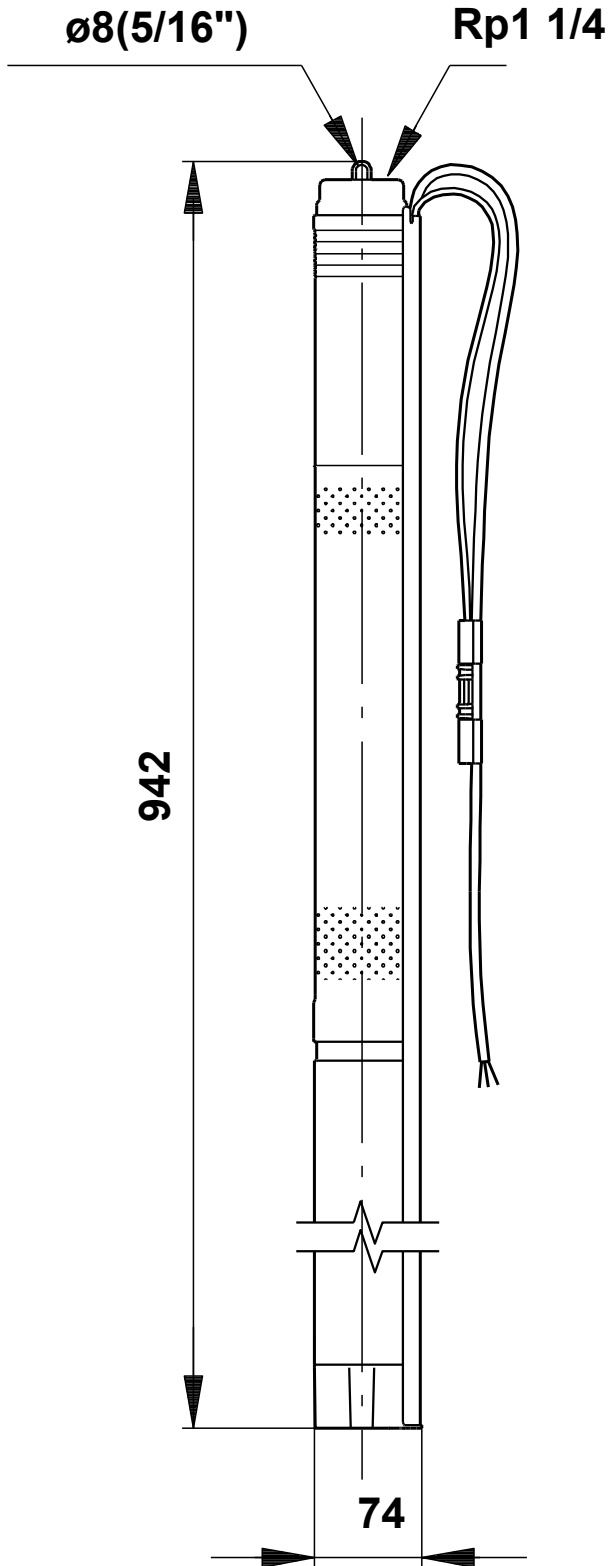

Qty.	Description
------	-------------

1	SQF 3-105
---	-----------

Note! Product picture may differ from actual product

Product No.: [99858114](#)

The 3" SQFlex centrifugal pump is for medium heads and flow rates.

The SQFlex system has a wide voltage range, built-in maximum power point tracking (MPPT) as well as dry-running, voltage and overload protection.

99858114 SQF 3-105

Description	Value
General information:	
Product name:	SQF 3-105
Product No:	99858114
EAN number:	5713835312341
Technical:	
Stages:	8
Approvals:	UKCA,CE,EAC,CN RoHS Exempt,Morocco, Sepro
Pump No:	99858081
Valve:	pump with built-in non-return valve
Zinc Anodes:	NO
Materials:	
Pump:	Stainless steel
Pump:	DIN W.-Nr. 1.4301
Pump:	AISI 304
Impeller:	Polyamide
Impeller:	DIN W.-Nr. 1.4301
Impeller:	AISI 304
Installation:	
Maximum ambient pressure:	15 bar
Pump outlet:	Rp 1 1/4
Minimum borehole diameter:	76 mm
Liquid:	
Pumped liquid:	Water
Liquid max temp:	40 °C
Selected liquid temperature:	20 °C
Density:	998.2 kg/m ³
Electrical data:	
Motor type:	MSF3
Power input - P1:	2.5 kW
Rated voltage ac:	1 x 90-240 V
Rated voltage dc:	100-300 V
Rated current:	12.5 A
Power factor:	1.0
Rated speed:	10700 rpm
Start. method:	direct-on-line
Enclosure class (IEC 34-5):	IP68
Insulation class (IEC 85):	F
Built-in motor protection:	Y
Thermal protec:	internal
Length of cable:	2 m
Motor No:	99464900
Udc:	300 V
Udc:	100 V
Others:	
Minimum efficiency index, MEI ≥:	---
Net weight:	6.91 kg
Gross weight:	7.6 kg
Shipping volume:	0.011 m ³
Sales region:	Europe/South America/Japan

99858114 SQF 3-105

Note! All units are in [mm] unless others are stated.
Disclaimer: This simplified dimensional drawing does not show all details.

99858114 SQF 3-105

Note! All units are in [mm] unless others are stated.