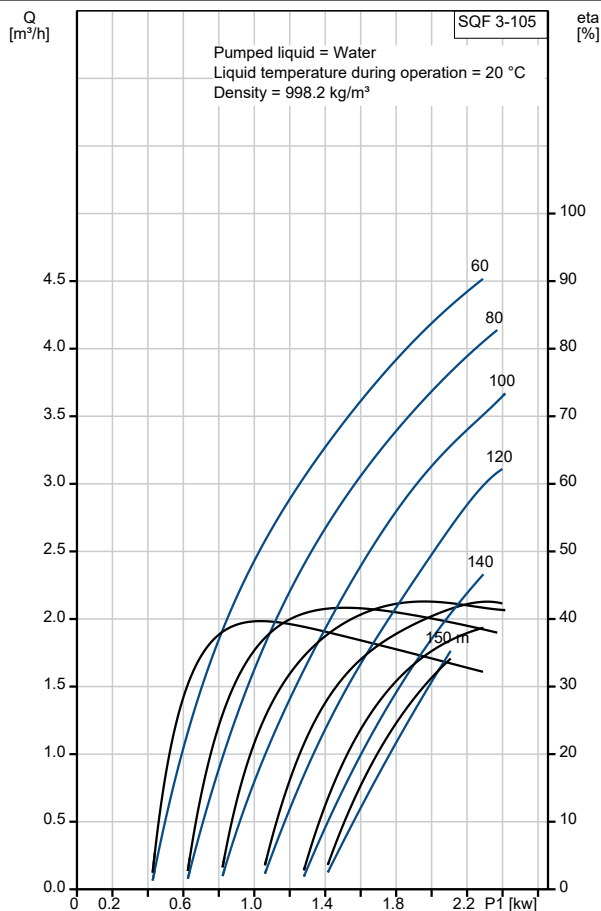

Qty.	Description
------	-------------

1	SQF 3-105
---	-----------

Note! Product picture may differ from actual product

Product No.: [99858114](#)

The 3" SQFlex centrifugal pump is for medium heads and flow rates.

The SQFlex system has a wide voltage range, built-in maximum power point tracking (MPPT) as well as dry-running, voltage and overload protection.

99858114 SQF 3-105

Description	Value
General information:	
Product name:	SQF 3-105
Product No:	99858114
EAN number:	5713835312341
Technical:	
Stages:	8
Approvals:	UKCA,CE,EAC,CN RoHS Exempt,Morocco, Sepro
Pump No:	99858081
Valve:	pump with built-in non-return valve
Zinc Anodes:	NO
Materials:	
Pump:	Stainless steel
Pump:	DIN W.-Nr. 1.4301
Pump:	AISI 304
Impeller:	Polyamide
Impeller:	DIN W.-Nr. 1.4301
Impeller:	AISI 304
Installation:	
Maximum ambient pressure:	15 bar
Pump outlet:	Rp 1 1/4
Minimum borehole diameter:	76 mm
Liquid:	
Pumped liquid:	Water
Liquid max temp:	40 °C
Selected liquid temperature:	20 °C
Density:	998.2 kg/m ³
Electrical data:	
Motor type:	MSF3
Power input - P1:	2.5 kW
Rated voltage ac:	1 x 90-240 V
Rated voltage dc:	100-300 V
Rated current:	12.5 A
Power factor:	1.0
Rated speed:	10700 rpm
Start. method:	direct-on-line
Enclosure class (IEC 34-5):	IP68
Insulation class (IEC 85):	F
Built-in motor protection:	Y
Thermal protec:	internal
Length of cable:	2 m
Motor No:	99464900
Udc:	300 V
Udc:	100 V
Others:	
Minimum efficiency index, MEI ≥:	---
Net weight:	6.91 kg
Gross weight:	7.6 kg
Shipping volume:	0.011 m ³
Sales region:	Europe/South America/Japan