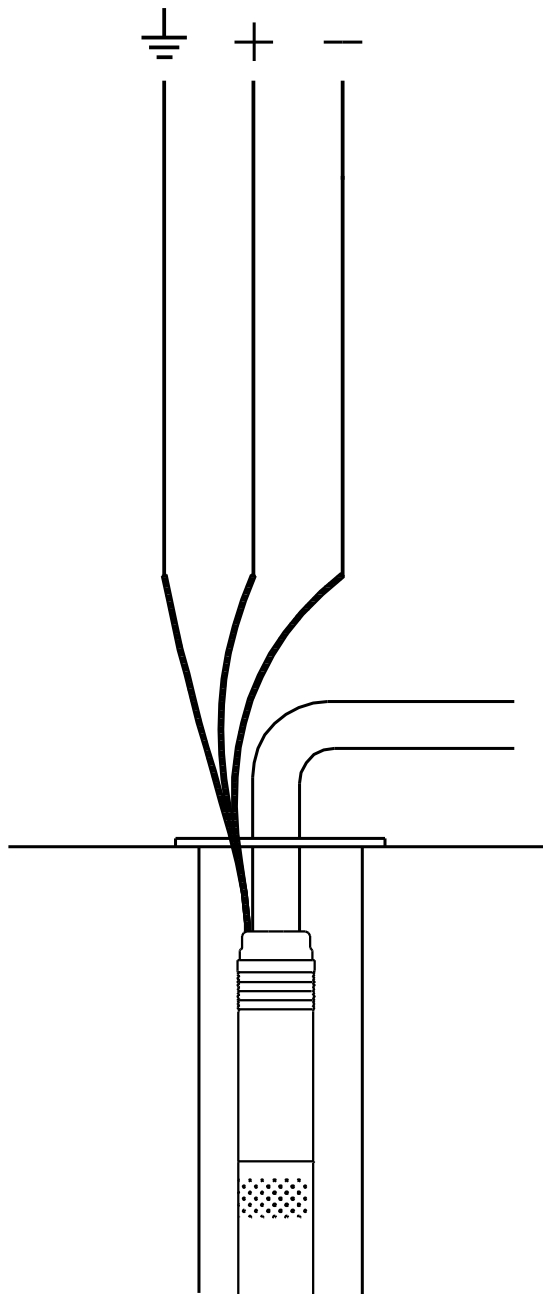

Qty.	Description
------	-------------

1	SQF 3-105
---	-----------

Note! Product picture may differ from actual product

Product No.: [99858114](#)

The 3" SQFlex centrifugal pump is for medium heads and flow rates.

The SQFlex system has a wide voltage range, built-in maximum power point tracking (MPPT) as well as dry-running, voltage and overload protection.

99858114 SQF 3-105

Description	Value
General information:	
Product name:	SQF 3-105
Product No:	99858114
EAN number:	5713835312341
Technical:	
Stages:	8
Approvals:	UKCA,CE,EAC,CN RoHS Exempt,Morocco, Sepro
Pump No:	99858081
Valve:	pump with built-in non-return valve
Zinc Anodes:	NO
Materials:	
Pump:	Stainless steel
Pump:	DIN W.-Nr. 1.4301
Pump:	AISI 304
Impeller:	Polyamide
Impeller:	DIN W.-Nr. 1.4301
Impeller:	AISI 304
Installation:	
Maximum ambient pressure:	15 bar
Pump outlet:	Rp 1 1/4
Minimum borehole diameter:	76 mm
Liquid:	
Pumped liquid:	Water
Liquid max temp:	40 °C
Selected liquid temperature:	20 °C
Density:	998.2 kg/m ³
Electrical data:	
Motor type:	MSF3
Power input - P1:	2.5 kW
Rated voltage ac:	1 x 90-240 V
Rated voltage dc:	100-300 V
Rated current:	12.5 A
Power factor:	1.0
Rated speed:	10700 rpm
Start. method:	direct-on-line
Enclosure class (IEC 34-5):	IP68
Insulation class (IEC 85):	F
Built-in motor protection:	Y
Thermal protec:	internal
Length of cable:	2 m
Motor No:	99464900
Udc:	300 V
Udc:	100 V
Others:	
Minimum efficiency index, MEI ≥:	---
Net weight:	6.91 kg
Gross weight:	7.6 kg
Shipping volume:	0.011 m ³
Sales region:	Europe/South America/Japan

99858114 SQF 3-105

Note! All units are in [mm] unless others are stated.
Disclaimer: This simplified dimensional drawing does not show all details.

99858114 SQF 3-105

Note! All units are in [mm] unless others are stated.