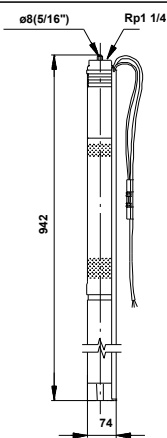

Qty.	Description
------	-------------

1	SQF 3-105
---	-----------

Note! Product picture may differ from actual product

Product No.: [99858114](#)

The 3" SQFlex centrifugal pump is for medium heads and flow rates.

The SQFlex system has a wide voltage range, built-in maximum power point tracking (MPPT) as well as dry-running, voltage and overload protection.

99858114 SQF 3-105

Description	Value
General information:	
Product name:	SQF 3-105
Product No:	99858114
EAN number:	5713835312341
Technical:	
Stages:	8
Approvals:	UKCA,CE,EAC,CN RoHS Exempt,Morocco, Sepro
Pump No:	99858081
Valve:	pump with built-in non-return valve
Zinc Anodes:	NO
Materials:	
Pump:	Stainless steel
Pump:	DIN W.-Nr. 1.4301
Pump:	AISI 304
Impeller:	Polyamide
Impeller:	DIN W.-Nr. 1.4301
Impeller:	AISI 304
Installation:	
Maximum ambient pressure:	15 bar
Pump outlet:	Rp 1 1/4
Minimum borehole diameter:	76 mm
Liquid:	
Pumped liquid:	Water
Liquid max temp:	40 °C
Selected liquid temperature:	20 °C
Density:	998.2 kg/m ³
Electrical data:	
Motor type:	MSF3
Power input - P1:	2.5 kW
Rated voltage ac:	1 x 90-240 V
Rated voltage dc:	100-300 V
Rated current:	12.5 A
Power factor:	1.0
Rated speed:	10700 rpm
Start. method:	direct-on-line
Enclosure class (IEC 34-5):	IP68
Insulation class (IEC 85):	F
Built-in motor protection:	Y
Thermal protec:	internal
Length of cable:	2 m
Motor No:	99464900
Udc:	300 V
Udc:	100 V
Others:	
Minimum efficiency index, MEI ≥:	---
Net weight:	6.91 kg
Gross weight:	7.6 kg
Shipping volume:	0.011 m ³
Sales region:	Europe/South America/Japan

99858114 SQF 3-105

Note! All units are in [mm] unless others are stated.
Disclaimer: This simplified dimensional drawing does not show all details.

99858114 SQF 3-105

Note! All units are in [mm] unless others are stated.