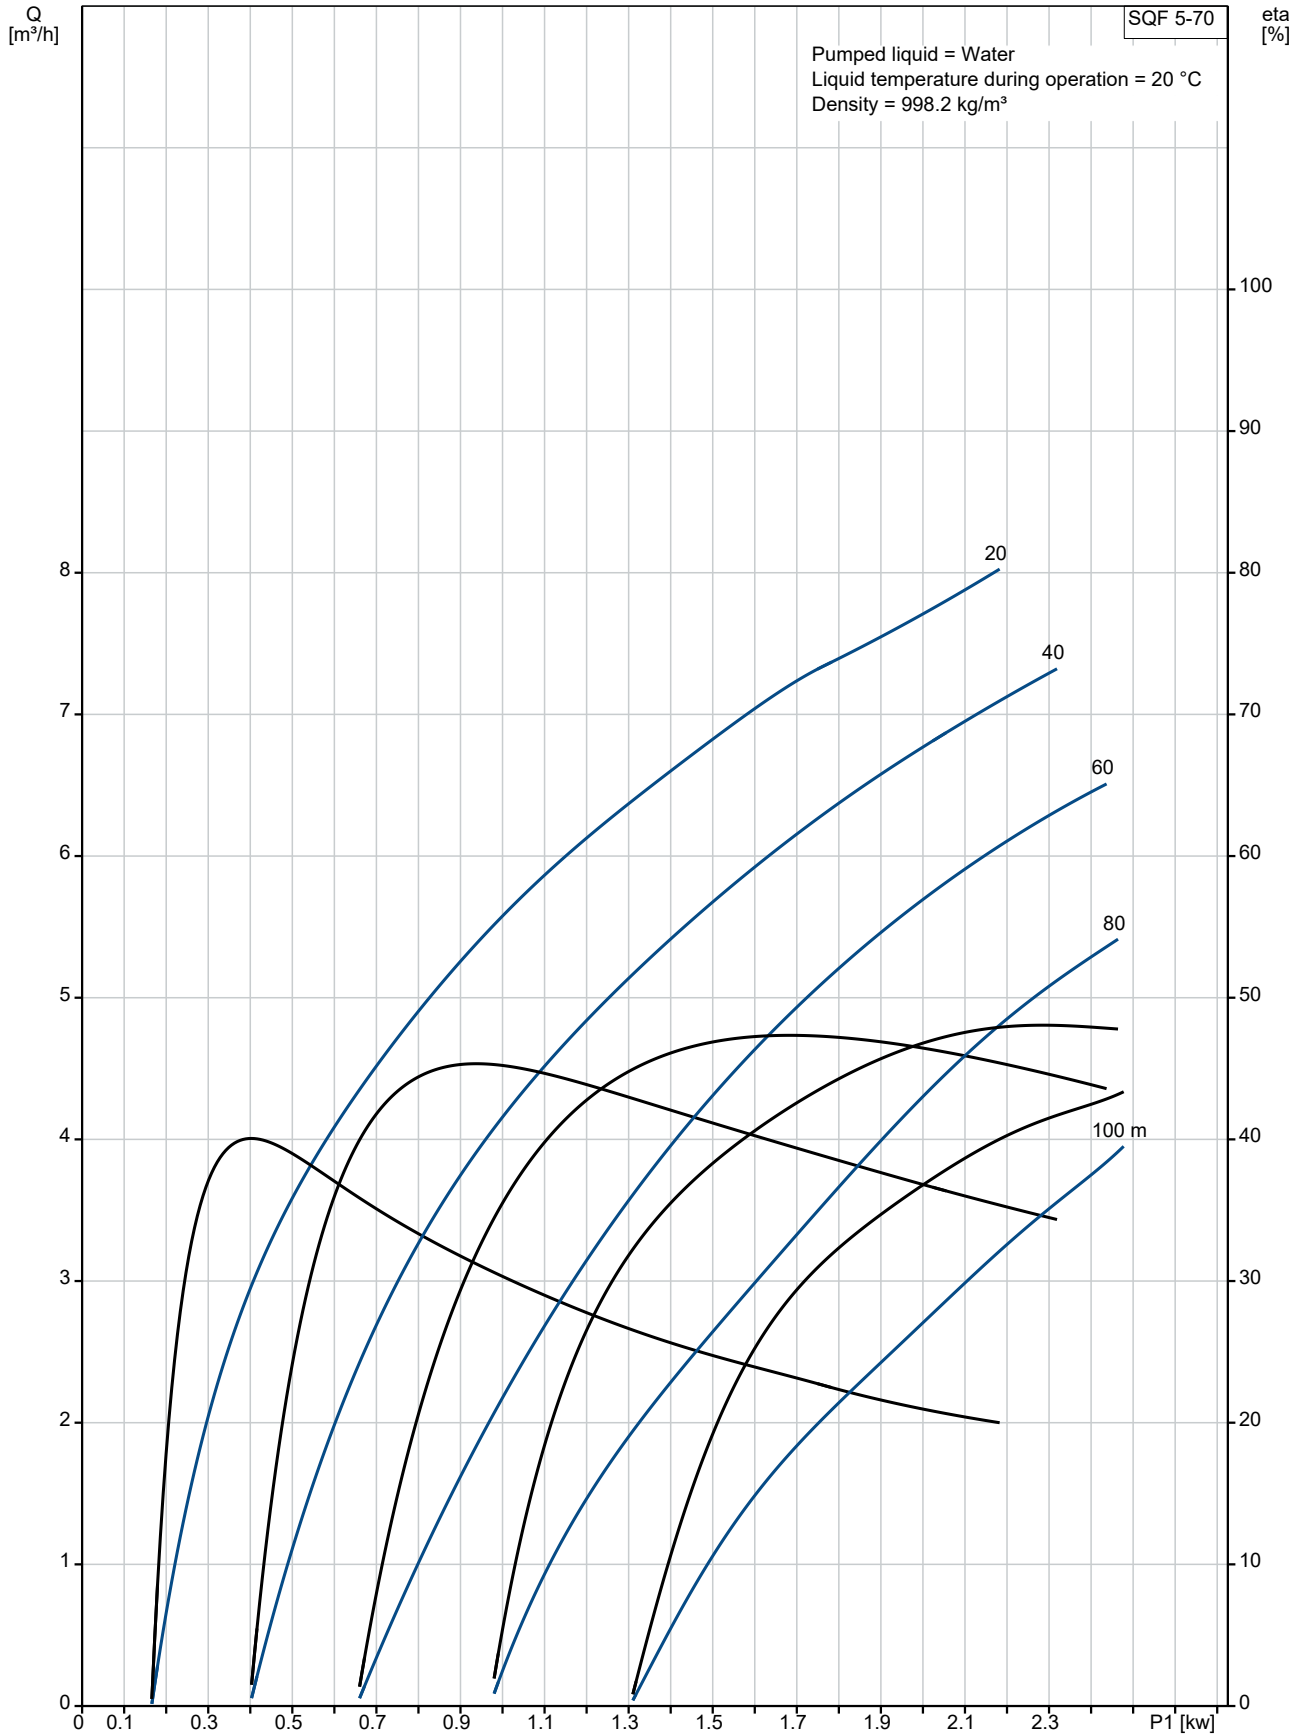

Qty.	Description
------	-------------

1

SQF 5-70

Note! Product picture may differ from actual product

Product No.: [99465250](#)

The 3" SQFlex centrifugal pump is for medium heads and flow rates.

The SQFlex system is a reliable water supply system based on renewable energy sources, such as solar and wind energy.

Thanks to its flexible energy supply and performance, the SQFlex system can be combined and adapted to meet any need on the installation site.

The SQFlex system has a wide voltage range, built-in maximum power point tracking (MPPT) as well as dry-running, voltage and overload protection.

99465250 SQF 5-70

Description	Value
General information:	
Product name:	SQF 5-70
Product No:	99465250
EAN number:	5713829564893
Technical:	
Stages:	6
Approvals:	UKCA,CE,EAC,CN RoHS Exempt,Morocco, Sepro
Pump No:	99478396
Valve:	pump with built-in non-return valve
Zinc Anodes:	NO
Materials:	
Pump:	Stainless steel
Pump:	DIN W.-Nr. 1.4301
Pump:	AISI 304
Impeller:	Polyamide
Impeller:	DIN W.-Nr. 1.4301
Impeller:	AISI 304
Installation:	
Maximum ambient pressure:	15 bar
Pump outlet:	Rp 1 1/2
Minimum borehole diameter:	76 mm
Liquid:	
Pumped liquid:	Water
Liquid max temp:	40 °C
Selected liquid temperature:	20 °C
Density:	998.2 kg/m ³
Electrical data:	
Motor type:	MSF3
Power input - P1:	2.5 kW
Rated voltage ac:	1 x 90-240 V
Rated voltage dc:	100-300 V
Rated current:	12.5 A
Power factor:	1.0
Rated speed:	10700 rpm
Start. method:	direct-on-line
Enclosure class (IEC 34-5):	IP68
Insulation class (IEC 85):	F
Built-in motor protection:	Y
Thermal protec:	internal
Length of cable:	2 m
Motor No:	99464900
Udc:	300 V
Udc:	100 V
Others:	
Minimum efficiency index, MEI ≥:	---
Net weight:	9.14 kg
Gross weight:	9.6 kg
Shipping volume:	0.011 m ³
Sales region:	Europe/South America/Japan