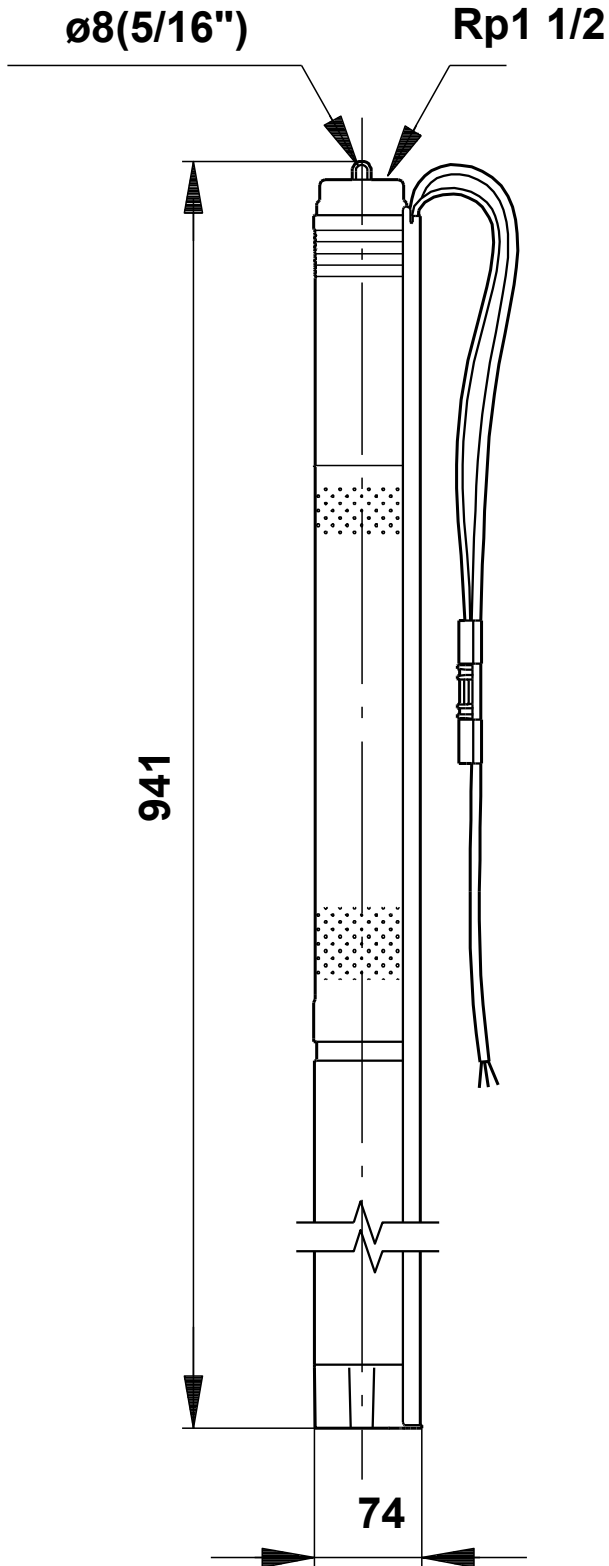

Qty.	Description
------	-------------

1

SQF 5-70

Note! Product picture may differ from actual product

Product No.: [99465250](#)

The 3" SQFlex centrifugal pump is for medium heads and flow rates.

The SQFlex system is a reliable water supply system based on renewable energy sources, such as solar and wind energy.

99465250 SQF 5-70

Description	Value
General information:	
Product name:	SQF 5-70
Product No:	99465250
EAN number:	5713829564893
Technical:	
Stages:	6
Approvals:	UKCA,CE,EAC,CN RoHS Exempt,Morocco, Sepro
Pump No:	99478396
Valve:	pump with built-in non-return valve
Zinc Anodes:	NO
Materials:	
Pump:	Stainless steel
Pump:	DIN W.-Nr. 1.4301
Pump:	AISI 304
Impeller:	Polyamide
Impeller:	DIN W.-Nr. 1.4301
Impeller:	AISI 304
Installation:	
Maximum ambient pressure:	15 bar
Pump outlet:	Rp 1 1/2
Minimum borehole diameter:	76 mm
Liquid:	
Pumped liquid:	Water
Liquid max temp:	40 °C
Selected liquid temperature:	20 °C
Density:	998.2 kg/m ³
Electrical data:	
Motor type:	MSF3
Power input - P1:	2.5 kW
Rated voltage ac:	1 x 90-240 V
Rated voltage dc:	100-300 V
Rated current:	12.5 A
Power factor:	1.0
Rated speed:	10700 rpm
Start. method:	direct-on-line
Enclosure class (IEC 34-5):	IP68
Insulation class (IEC 85):	F
Built-in motor protection:	Y
Thermal protec:	internal
Length of cable:	2 m
Motor No:	99464900
Udc:	300 V
Udc:	100 V
Others:	
Minimum efficiency index, MEI ≥:	---
Net weight:	9.14 kg
Gross weight:	9.6 kg
Shipping volume:	0.011 m ³
Sales region:	Europe/South America/Japan

99465250 SQF 5-70

Note! All units are in [mm] unless others are stated.
Disclaimer: This simplified dimensional drawing does not show all details.

99465250 SQF 5-70

Note! All units are in [mm] unless others are stated.