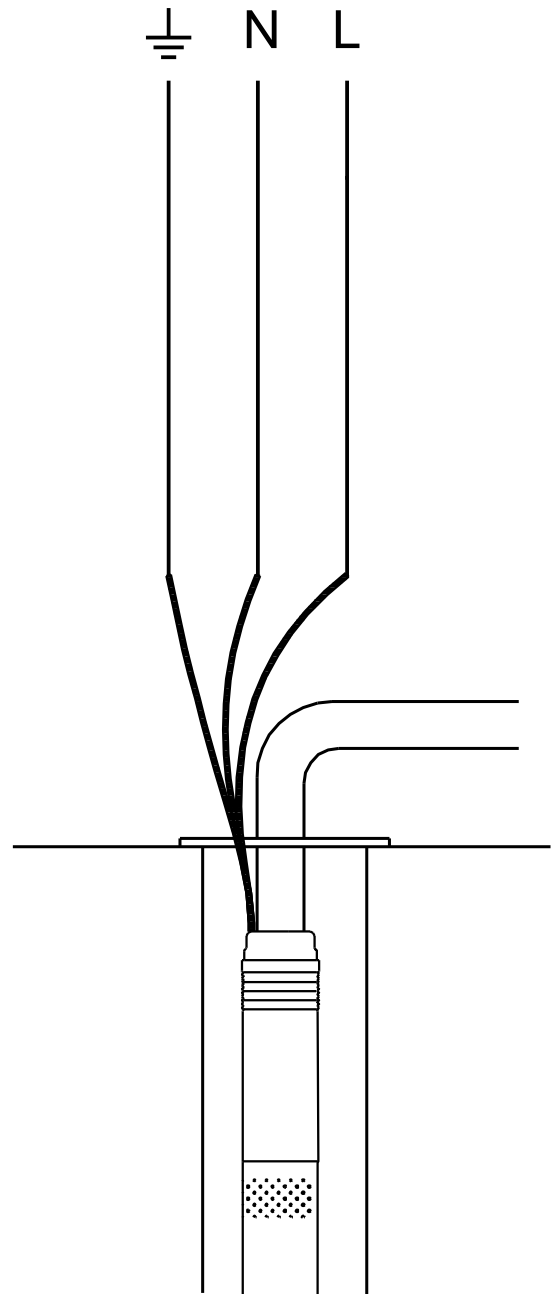

Qty.	Description
------	-------------

1

SQF 5-70

Note! Product picture may differ from actual product

Product No.: [99465250](#)

The 3" SQFlex centrifugal pump is for medium heads and flow rates.

The SQFlex system is a reliable water supply system based on renewable energy sources, such as solar and wind energy.

99465250 SQF 5-70

Description	Value
General information:	
Product name:	SQF 5-70
Product No:	99465250
EAN number:	5713829564893
Technical:	
Stages:	6
Approvals:	UKCA,CE,EAC,CN RoHS Exempt,Morocco, Sepro
Pump No:	99478396
Valve:	pump with built-in non-return valve
Zinc Anodes:	NO
Materials:	
Pump:	Stainless steel
Pump:	DIN W.-Nr. 1.4301
Pump:	AISI 304
Impeller:	Polyamide
Impeller:	DIN W.-Nr. 1.4301
Impeller:	AISI 304
Installation:	
Maximum ambient pressure:	15 bar
Pump outlet:	Rp 1 1/2
Minimum borehole diameter:	76 mm
Liquid:	
Pumped liquid:	Water
Liquid max temp:	40 °C
Selected liquid temperature:	20 °C
Density:	998.2 kg/m ³
Electrical data:	
Motor type:	MSF3
Power input - P1:	2.5 kW
Rated voltage ac:	1 x 90-240 V
Rated voltage dc:	100-300 V
Rated current:	12.5 A
Power factor:	1.0
Rated speed:	10700 rpm
Start. method:	direct-on-line
Enclosure class (IEC 34-5):	IP68
Insulation class (IEC 85):	F
Built-in motor protection:	Y
Thermal protec:	internal
Length of cable:	2 m
Motor No:	99464900
Udc:	300 V
Udc:	100 V
Others:	
Minimum efficiency index, MEI ≥:	---
Net weight:	9.14 kg
Gross weight:	9.6 kg
Shipping volume:	0.011 m ³
Sales region:	Europe/South America/Japan

99465250 SQF 5-70

Note! All units are in [mm] unless others are stated.
Disclaimer: This simplified dimensional drawing does not show all details.

99465250 SQF 5-70

Note! All units are in [mm] unless others are stated.