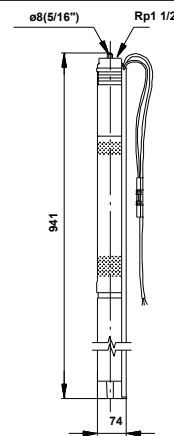

Qty.	Description
------	-------------

1

SQF 5-70

Note! Product picture may differ from actual product

Product No.: [99465250](#)

The 3" SQFlex centrifugal pump is for medium heads and flow rates.

The SQFlex system is a reliable water supply system based on renewable energy sources, such as solar and wind energy.

99465250 SQF 5-70

Description	Value
General information:	
Product name:	SQF 5-70
Product No:	99465250
EAN number:	5713829564893
Technical:	
Stages:	6
Approvals:	UKCA,CE,EAC,CN RoHS Exempt,Morocco, Sepro
Pump No:	99478396
Valve:	pump with built-in non-return valve
Zinc Anodes:	NO
Materials:	
Pump:	Stainless steel
Pump:	DIN W.-Nr. 1.4301
Pump:	AISI 304
Impeller:	Polyamide
Impeller:	DIN W.-Nr. 1.4301
Impeller:	AISI 304
Installation:	
Maximum ambient pressure:	15 bar
Pump outlet:	Rp 1 1/2
Minimum borehole diameter:	76 mm
Liquid:	
Pumped liquid:	Water
Liquid max temp:	40 °C
Selected liquid temperature:	20 °C
Density:	998.2 kg/m ³
Electrical data:	
Motor type:	MSF3
Power input - P1:	2.5 kW
Rated voltage ac:	1 x 90-240 V
Rated voltage dc:	100-300 V
Rated current:	12.5 A
Power factor:	1.0
Rated speed:	10700 rpm
Start. method:	direct-on-line
Enclosure class (IEC 34-5):	IP68
Insulation class (IEC 85):	F
Built-in motor protection:	Y
Thermal protec:	internal
Length of cable:	2 m
Motor No:	99464900
Udc:	300 V
Udc:	100 V
Others:	
Minimum efficiency index, MEI ≥:	---
Net weight:	9.14 kg
Gross weight:	9.6 kg
Shipping volume:	0.011 m ³
Sales region:	Europe/South America/Japan

99465250 SQF 5-70

Note! All units are in [mm] unless others are stated.
Disclaimer: This simplified dimensional drawing does not show all details.

99465250 SQF 5-70

Note! All units are in [mm] unless others are stated.