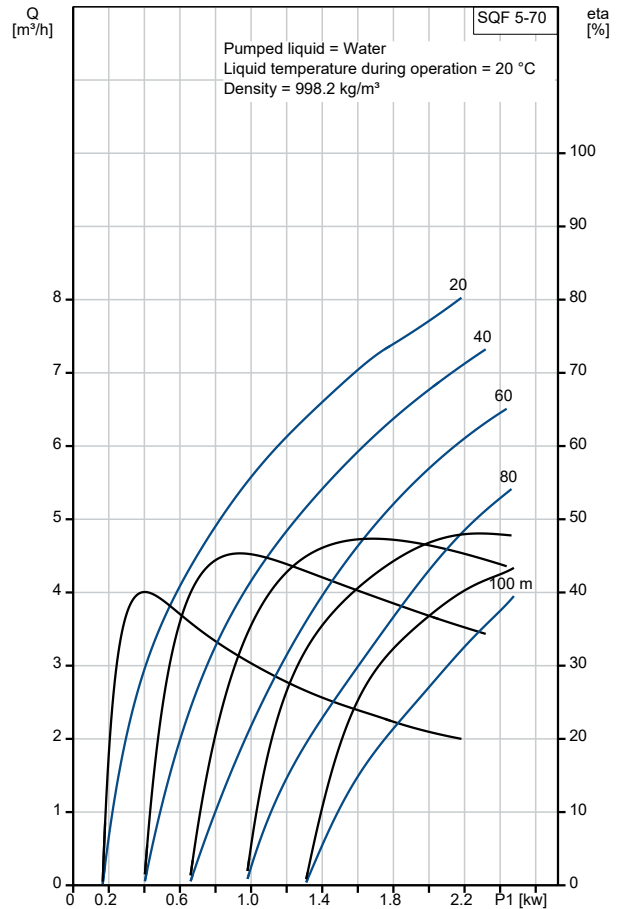

Qty.	Description
------	-------------

1

SQF 5-70

Note! Product picture may differ from actual product

Product No.: [99465250](#)

The 3" SQFlex centrifugal pump is for medium heads and flow rates.

The SQFlex system is a reliable water supply system based on renewable energy sources, such as solar and wind energy.

99465250 SQF 5-70

Description	Value
General information:	
Product name:	SQF 5-70
Product No:	99465250
EAN number:	5713829564893
Technical:	
Stages:	6
Approvals:	UKCA,CE,EAC,CN RoHS Exempt,Morocco, Sepro
Pump No:	99478396
Valve:	pump with built-in non-return valve
Zinc Anodes:	NO
Materials:	
Pump:	Stainless steel
Pump:	DIN W.-Nr. 1.4301
Pump:	AISI 304
Impeller:	Polyamide
Impeller:	DIN W.-Nr. 1.4301
Impeller:	AISI 304
Installation:	
Maximum ambient pressure:	15 bar
Pump outlet:	Rp 1 1/2
Minimum borehole diameter:	76 mm
Liquid:	
Pumped liquid:	Water
Liquid max temp:	40 °C
Selected liquid temperature:	20 °C
Density:	998.2 kg/m ³
Electrical data:	
Motor type:	MSF3
Power input - P1:	2.5 kW
Rated voltage ac:	1 x 90-240 V
Rated voltage dc:	100-300 V
Rated current:	12.5 A
Power factor:	1.0
Rated speed:	10700 rpm
Start. method:	direct-on-line
Enclosure class (IEC 34-5):	IP68
Insulation class (IEC 85):	F
Built-in motor protection:	Y
Thermal protec:	internal
Length of cable:	2 m
Motor No:	99464900
Udc:	300 V
Udc:	100 V
Others:	
Minimum efficiency index, MEI ≥:	---
Net weight:	9.14 kg
Gross weight:	9.6 kg
Shipping volume:	0.011 m ³
Sales region:	Europe/South America/Japan