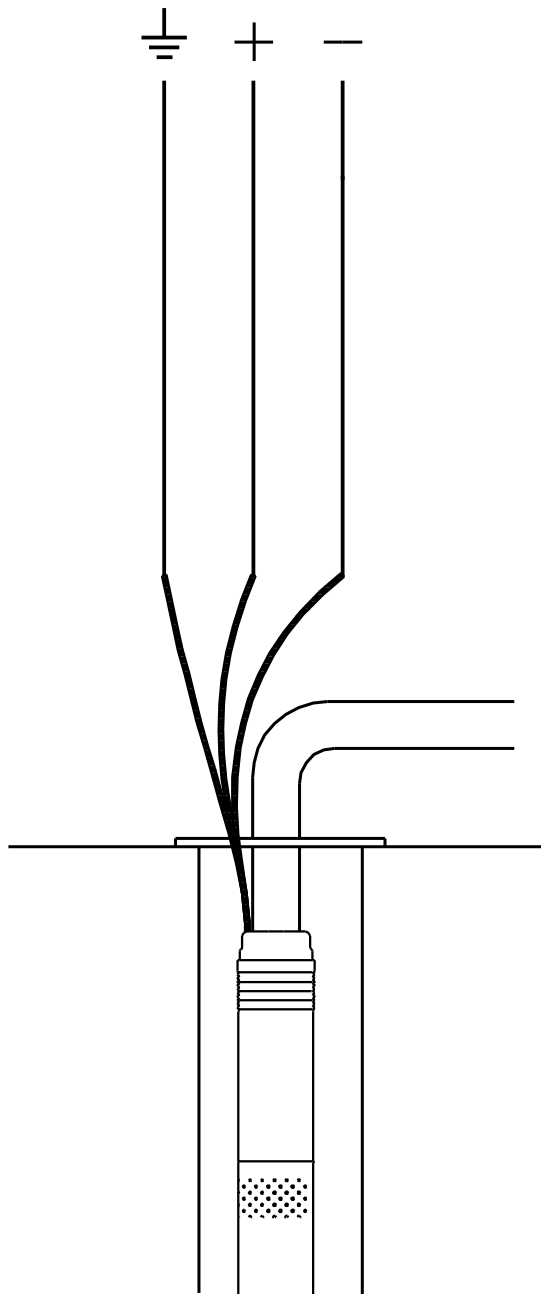

Qty.	Description
------	-------------

1

SQF 5-70

Note! Product picture may differ from actual product

Product No.: [99465250](#)

The 3" SQFlex centrifugal pump is for medium heads and flow rates.

The SQFlex system is a reliable water supply system based on renewable energy sources, such as solar and wind energy.

99465250 SQF 5-70

Description	Value
General information:	
Product name:	SQF 5-70
Product No:	99465250
EAN number:	5713829564893
Technical:	
Stages:	6
Approvals:	UKCA,CE,EAC,CN RoHS Exempt,Morocco, Sepro
Pump No:	99478396
Valve:	pump with built-in non-return valve
Zinc Anodes:	NO
Materials:	
Pump:	Stainless steel
Pump:	DIN W.-Nr. 1.4301
Pump:	AISI 304
Impeller:	Polyamide
Impeller:	DIN W.-Nr. 1.4301
Impeller:	AISI 304
Installation:	
Maximum ambient pressure:	15 bar
Pump outlet:	Rp 1 1/2
Minimum borehole diameter:	76 mm
Liquid:	
Pumped liquid:	Water
Liquid max temp:	40 °C
Selected liquid temperature:	20 °C
Density:	998.2 kg/m ³
Electrical data:	
Motor type:	MSF3
Power input - P1:	2.5 kW
Rated voltage ac:	1 x 90-240 V
Rated voltage dc:	100-300 V
Rated current:	12.5 A
Power factor:	1.0
Rated speed:	10700 rpm
Start. method:	direct-on-line
Enclosure class (IEC 34-5):	IP68
Insulation class (IEC 85):	F
Built-in motor protection:	Y
Thermal protec:	internal
Length of cable:	2 m
Motor No:	99464900
Udc:	300 V
Udc:	100 V
Others:	
Minimum efficiency index, MEI ≥:	---
Net weight:	9.14 kg
Gross weight:	9.6 kg
Shipping volume:	0.011 m ³
Sales region:	Europe/South America/Japan

99465250 SQF 5-70

Note! All units are in [mm] unless others are stated.
Disclaimer: This simplified dimensional drawing does not show all details.

99465250 SQF 5-70

Note! All units are in [mm] unless others are stated.