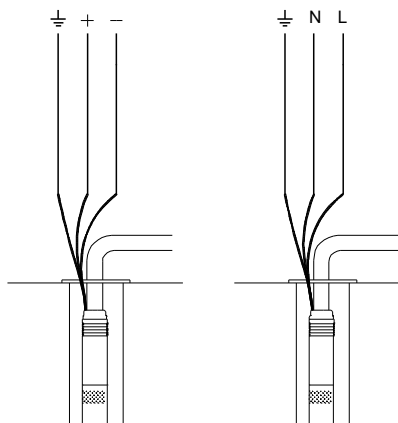

Qty.	Description
------	-------------

1

SQF 5-70

Note! Product picture may differ from actual product

Product No.: [99465250](#)

The 3" SQFlex centrifugal pump is for medium heads and flow rates.

The SQFlex system is a reliable water supply system based on renewable energy sources, such as solar and wind energy.

Thanks to its flexible energy supply and performance, the SQFlex system can be combined and adapted to meet any need on the installation site.

The SQFlex system has a wide voltage range, built-in maximum power point tracking (MPPT) as well as dry-running, voltage and overload protection.

99465250 SQF 5-70

Description	Value
General information:	
Product name:	SQF 5-70
Product No:	99465250
EAN number:	5713829564893
Technical:	
Stages:	6
Approvals:	UKCA,CE,EAC,CN RoHS Exempt,Morocco, Sepro
Pump No:	99478396
Valve:	pump with built-in non-return valve
Zinc Anodes:	NO
Materials:	
Pump:	Stainless steel
Pump:	DIN W.-Nr. 1.4301
Pump:	AISI 304
Impeller:	Polyamide
Impeller:	DIN W.-Nr. 1.4301
Impeller:	AISI 304
Installation:	
Maximum ambient pressure:	15 bar
Pump outlet:	Rp 1 1/2
Minimum borehole diameter:	76 mm
Liquid:	
Pumped liquid:	Water
Liquid max temp:	40 °C
Selected liquid temperature:	20 °C
Density:	998.2 kg/m ³
Electrical data:	
Motor type:	MSF3
Power input - P1:	2.5 kW
Rated voltage ac:	1 x 90-240 V
Rated voltage dc:	100-300 V
Rated current:	12.5 A
Power factor:	1.0
Rated speed:	10700 rpm
Start. method:	direct-on-line
Enclosure class (IEC 34-5):	IP68
Insulation class (IEC 85):	F
Built-in motor protection:	Y
Thermal protec:	internal
Length of cable:	2 m
Motor No:	99464900
Udc:	300 V
Udc:	100 V
Others:	
Minimum efficiency index, MEI ≥:	---
Net weight:	9.14 kg
Gross weight:	9.6 kg
Shipping volume:	0.011 m ³
Sales region:	Europe/South America/Japan